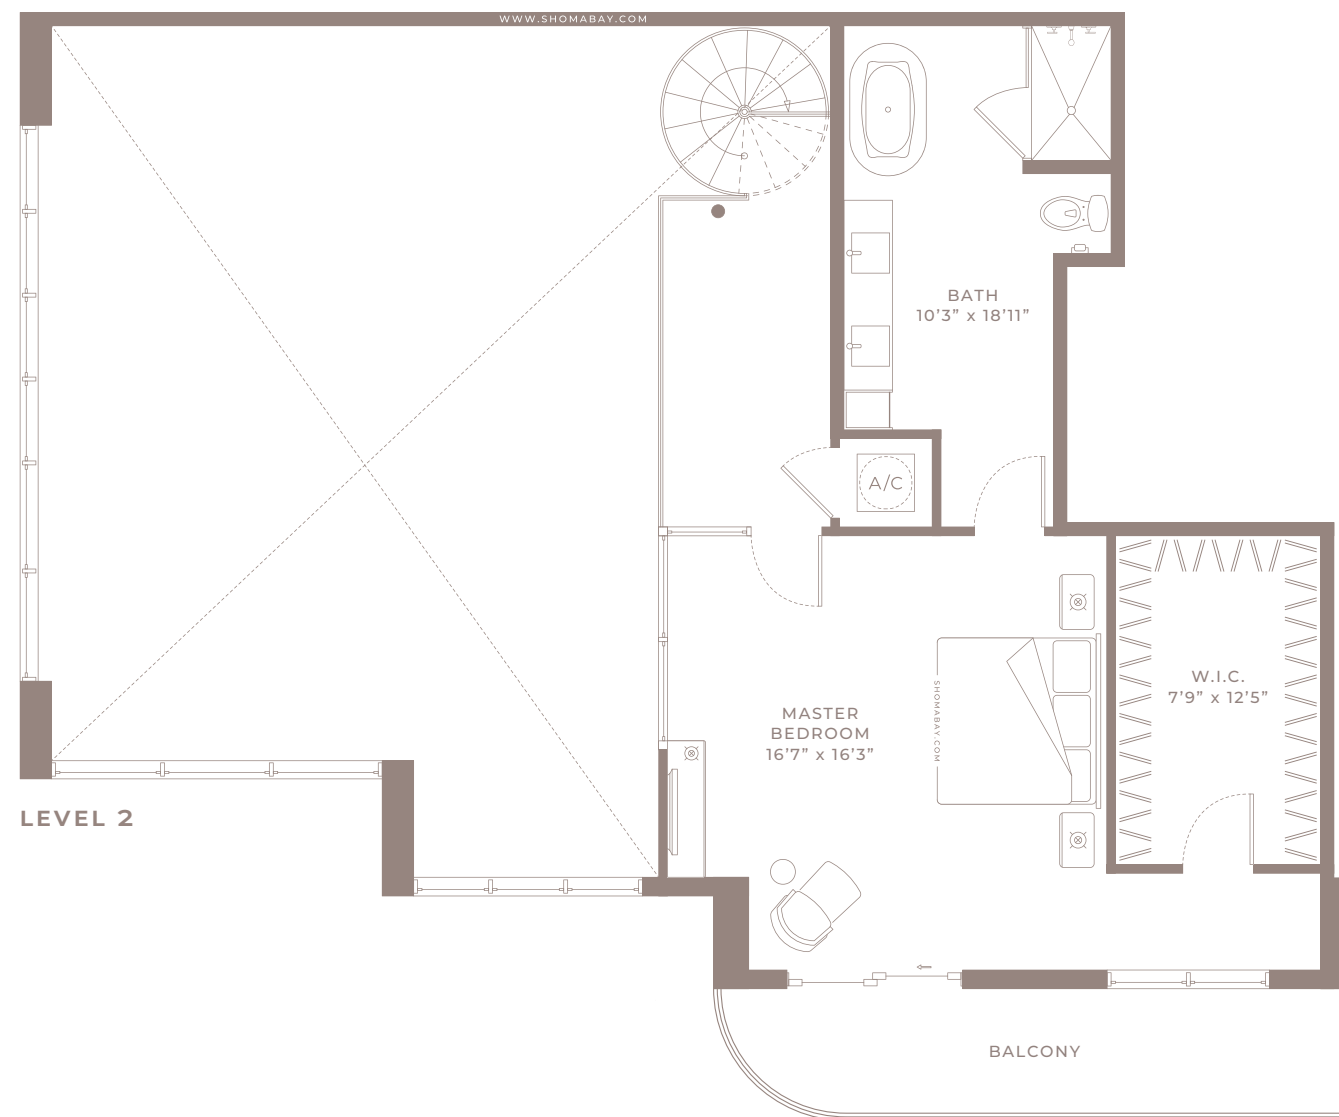

LEVEL 1

LEVEL 2

MODEL P4 - TYPE PH
 (2BED/DEN/2.5BTH)
 LEVEL 27

Internal Area	2,162 SQ.FT (200.8 m ²)
External Area	299 SQ.FT (27.8 m ²)
Total Area	2,461 SQ.FT (228.6 m²)

LEVEL 1

LEVEL 2

Any renderings and depictions are conceptual only and are for the convenience of reference. They should not be relied upon as representations, express or implied, of the final detail of the Units nor the views from any of the Units. ORAL REPRESENTATIONS CANNOT BE RELIED UPON AS CORRECTLY STATING REPRESENTATIONS OF THE DEVELOPER. FOR CORRECT REPRESENTATIONS, MAKE REFERENCE TO THIS BROCHURE AND TO THE DOCUMENTS REQUIRED BY 718.503, FLORIDA STATUTES, TO BE FURNISHED BY A DEVELOPER TO A BUYER OR LESSEE.