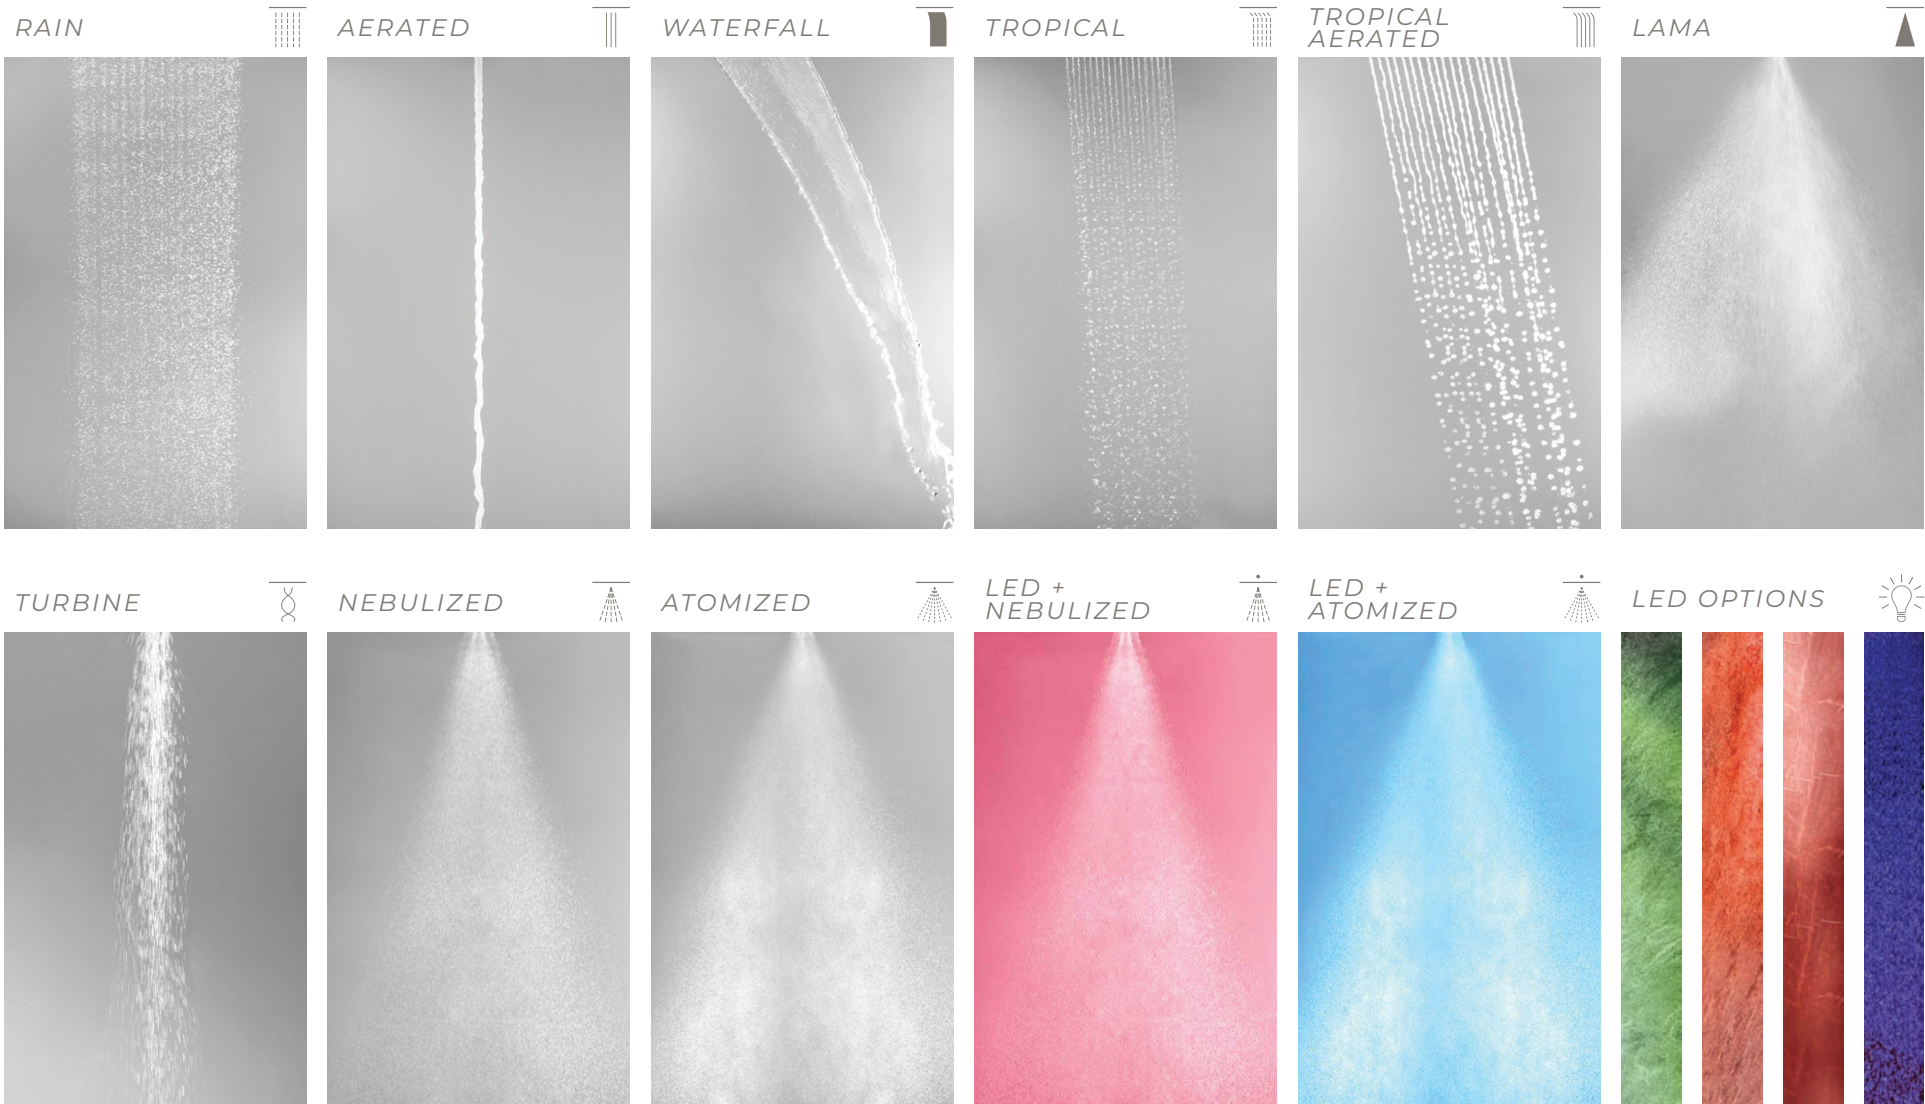

WELLNESS THROUGH SENSATIONS

Each distinctive jet not only offers a unique sensation, it recreates a world of ambiances & emotions to explore.