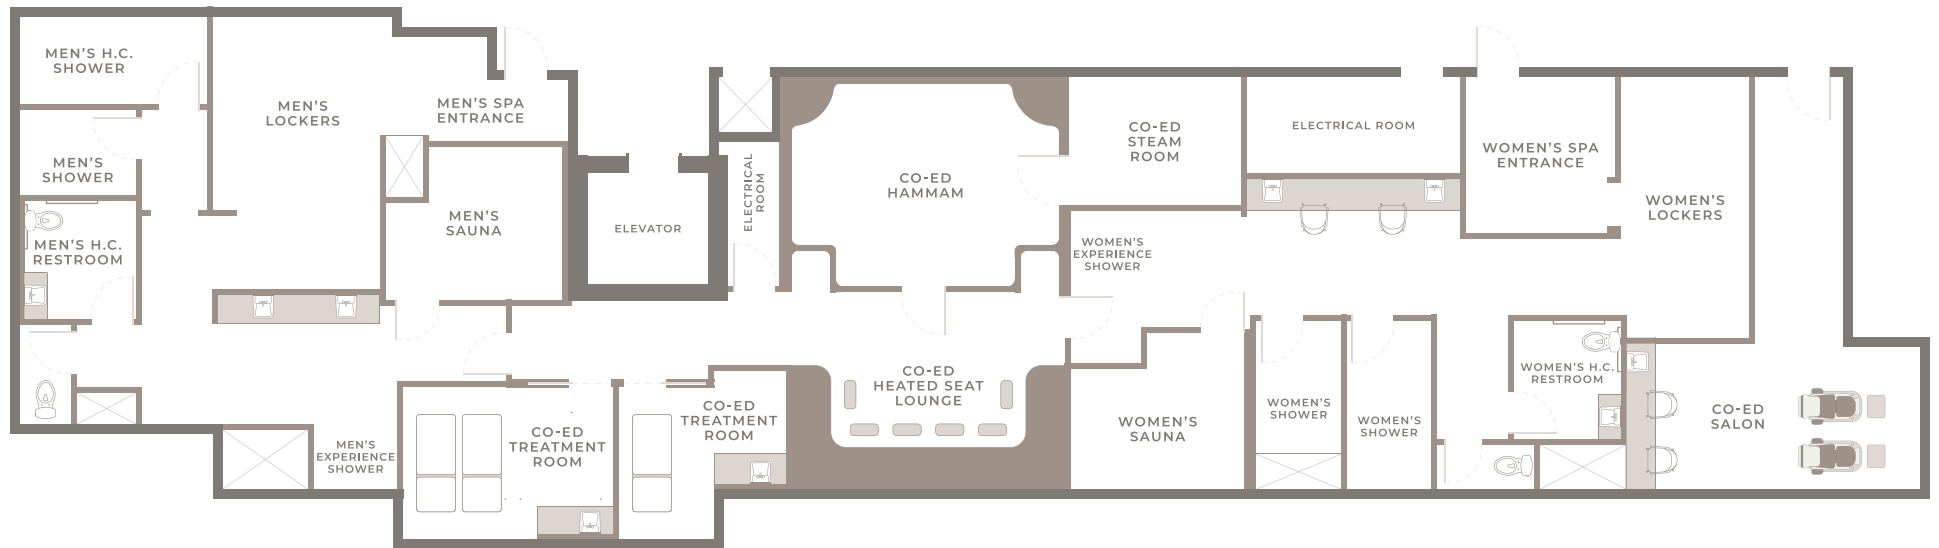

SHOMA
bay

EXPLORE THE SPA AT SHOMA BAY

RELAX & UNWIND

The Spa at Shoma Bay offers a variety of wellness experiences for all residents. Whether you're looking for comfort & privacy or a sense of community, you'll find it all within the separate Men's & Women's spa, and the shared areas of relaxation.

MEN'S & WOMEN'S SPA

- SAUNA
- LOCKERS
- SHOWERS
- RESTROOMS
- EXPERIENCE SHOWER

CO-ED AREAS

- HAMMAM
- STEAM ROOM
- BEAUTY SALON
- TREATMENT ROOMS
- HEATED SEAT LOUNGE

EXPERIENCE SHOWER

A customizable journey through senses & emotions,
creating moments of incomparable well-being.

EXPERIENCE SHOWER | SHOMA BAY

WELLNESS THROUGH SENSATIONS

Each distinctive jet not only offers a unique sensation, it recreates a world of ambiances & emotions to explore.

TOTAL SENSORIAL ENGAGEMENT

Customize your wellness immersion with individual controls. You choose your journey, from water temperature to light intensity and so much more.

WATER

AROMA

TIME

LIGHT

SOUND

TEMPERATURE

RELAX, CLEANSE & SOCIALIZE

Traditionally a cleansing ritual, also known as Turkish Bath or Steam Bath, a Hammam is the perfect space to gather & unwind while steam cleanses your body.