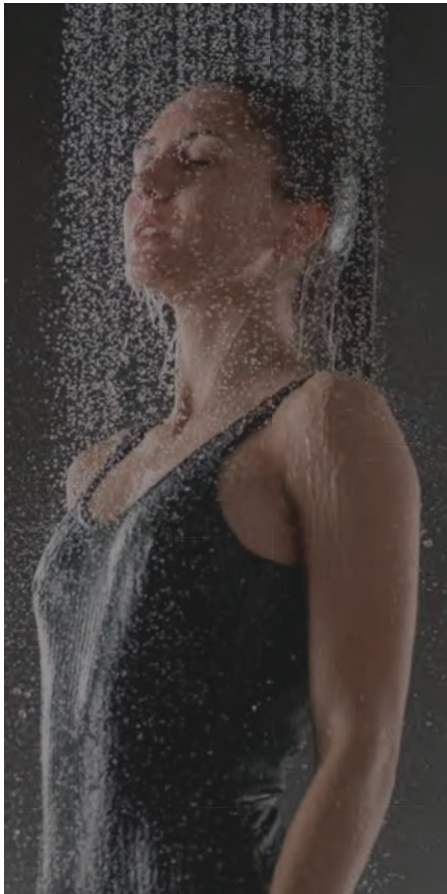

SHOMA
bay

EXPLORE THE SPA AT SHOMA BAY

RELAX & UNWIND

The Spa at Shoma Bay offers a variety of wellness experiences for all residents. Whether you're looking for comfort & privacy or a sense of community, you'll find it all within the separate Men's & Women's spa, and the shared areas of relaxation.

MULTI-SENSORY JOURNEY

Choose your wellness path, and tap into all the benefits that the Experience Shower has to offer.

AQUATHERAPY

CHROMOTHERAPY

AROMATHERAPY

SOUND THERAPY

AQUATHERAPY

The tactile sensation offered by instant contact with water produces a world of atmospheres, sounds, and emotions to discover. Each jet offers a unique experience, recalling powerful sensations that help you tap into all your emotions.

CHROMOTHERAPY

The human body reacts in different ways to visual stimulations. Each color represents a particular mood, and offers energetic & emotional value that can improve our psychological wellness, and provide a more complete spiritual renewal.