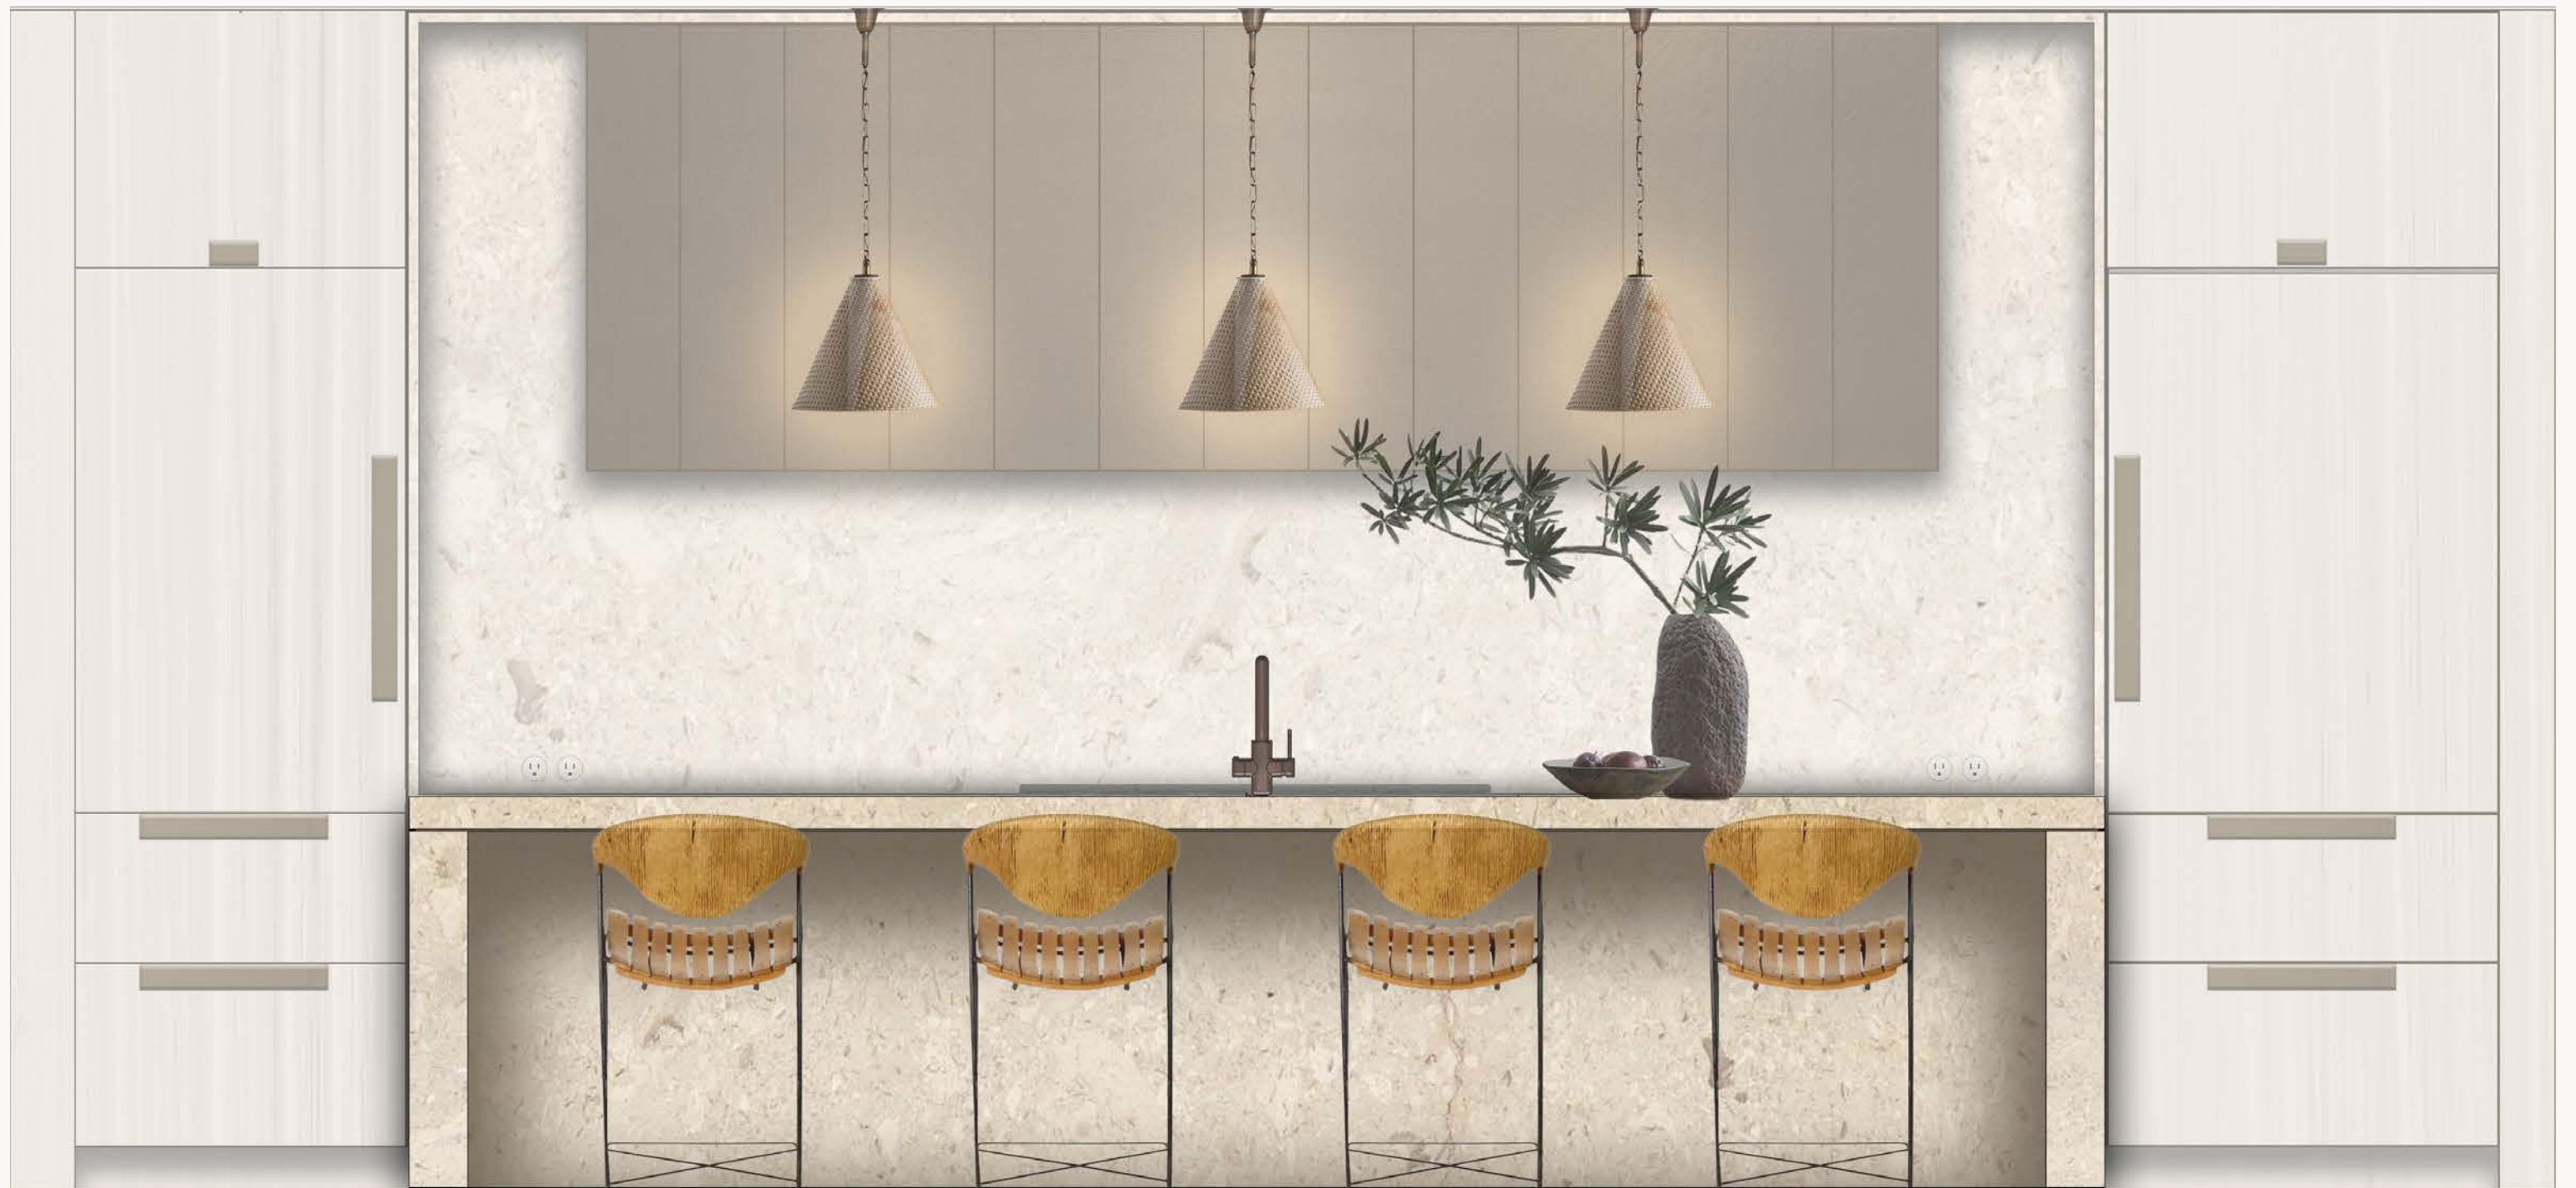

CEA MIL08 WALL MOUNTED MIXER WITH SPOUT

STONE WAINSCOT

SIMAS VIGNONI MATTE WHITE WALL HUNG TOILET

POWDER ROOM ELEVATION

RESIDENCES - POWDER ROOM

REFERENCE IMAGE: METAL - CLAD HOOD & CABINETS

KEY PLAN

RESIDENCES - KITCHEN

SCHEME A:
BRUSHED WHITE CYPRESS

SCHEME B:
CERUSED ASHY CYPRESS

REFERENCE IMAGE: APPLIANCE TOWER & KITCHEN ISLAND

RESIDENCES - SCHEME A. KITCHEN

KITCHEN ISLAND - FRONT

INTEGRATED SINK

CEA INV019 DECKMOUNT MIXER

STONE COUNTERTOP

KITCHEN ISLAND - BACK

RESIDENCES - SCHEME B. KITCHEN ISLAND

RESIDENCES - SCHEME B. KITCHEN ELEVATION WOLF & SUBZERO

SUB-ZERO DESIGNER SERIES 36" W FREEZER REFRIGERATOR

48" GAS RANGE - 8 BURNERS