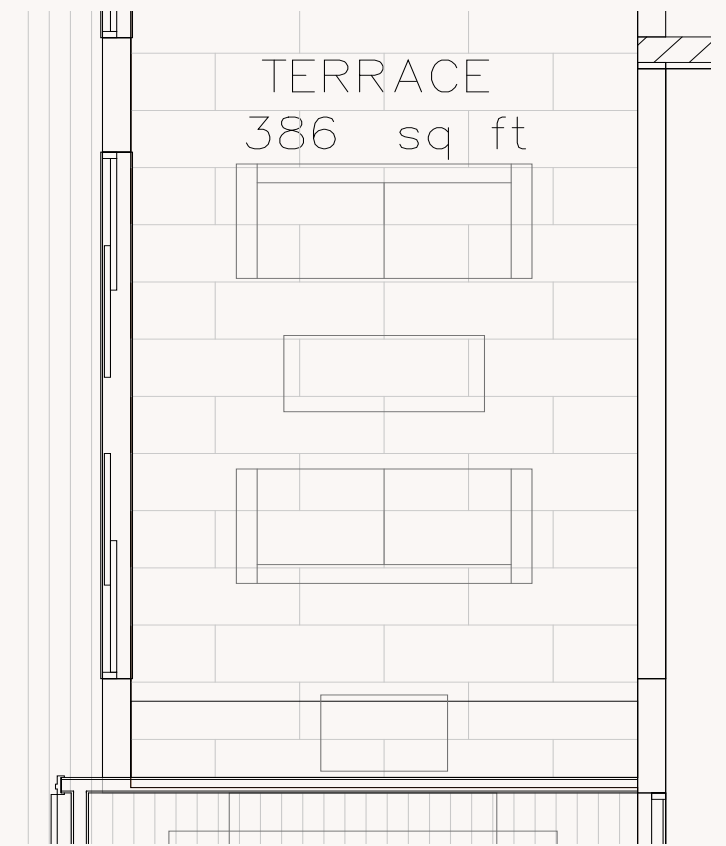

KEY PLAN

RESIDENCES - SUMMER KITCHEN