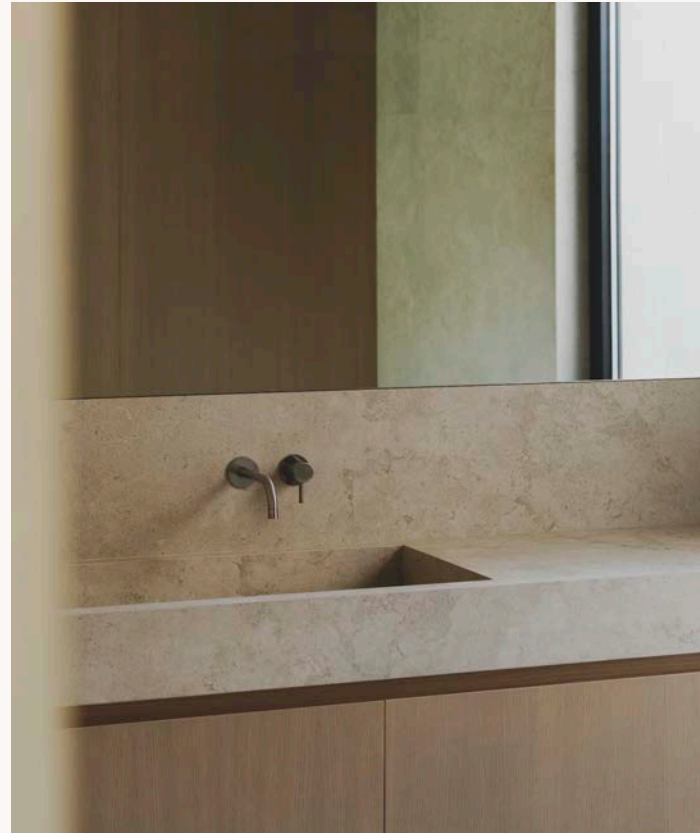

STONE COUNTERTOP

KITCHEN ISLAND - BACK

RESIDENCES - SCHEME B. KITCHEN ISLAND

RESIDENCES - SCHEME B. KITCHEN ELEVATION WOLF & SUBZERO

SUB-ZERO DESIGNER SERIES 36" W FREEZER REFRIGERATOR

48" GAS RANGE - 8 BURNERS

24" COVE DISHWASHER - PANEL READY

RESIDENCES - KITCHEN APPLIANCES - WOLF & SUBZERO

REFERENCE IMAGE

REFERENCE IMAGE

RESIDENCES - LIVING SPACES

REFERENCE IMAGE: FREE STANDING TUB

REFERENCE IMAGE: INTEGRATED SINK

REFERENCE IMAGE: TONGUE AND GROOVE

RESIDENCES - PRIMARY BATH

PRIMARY BATHROOM ELEVATION

KEY PLAN

RESIDENCES - SCHEME A. PRIMARY BATH VANITY

PRIMARY BATHROOM ELEVATION

KEY PLAN

RESIDENCES - SCHEME A. PRIMARY BATH TUB AND SHOWER