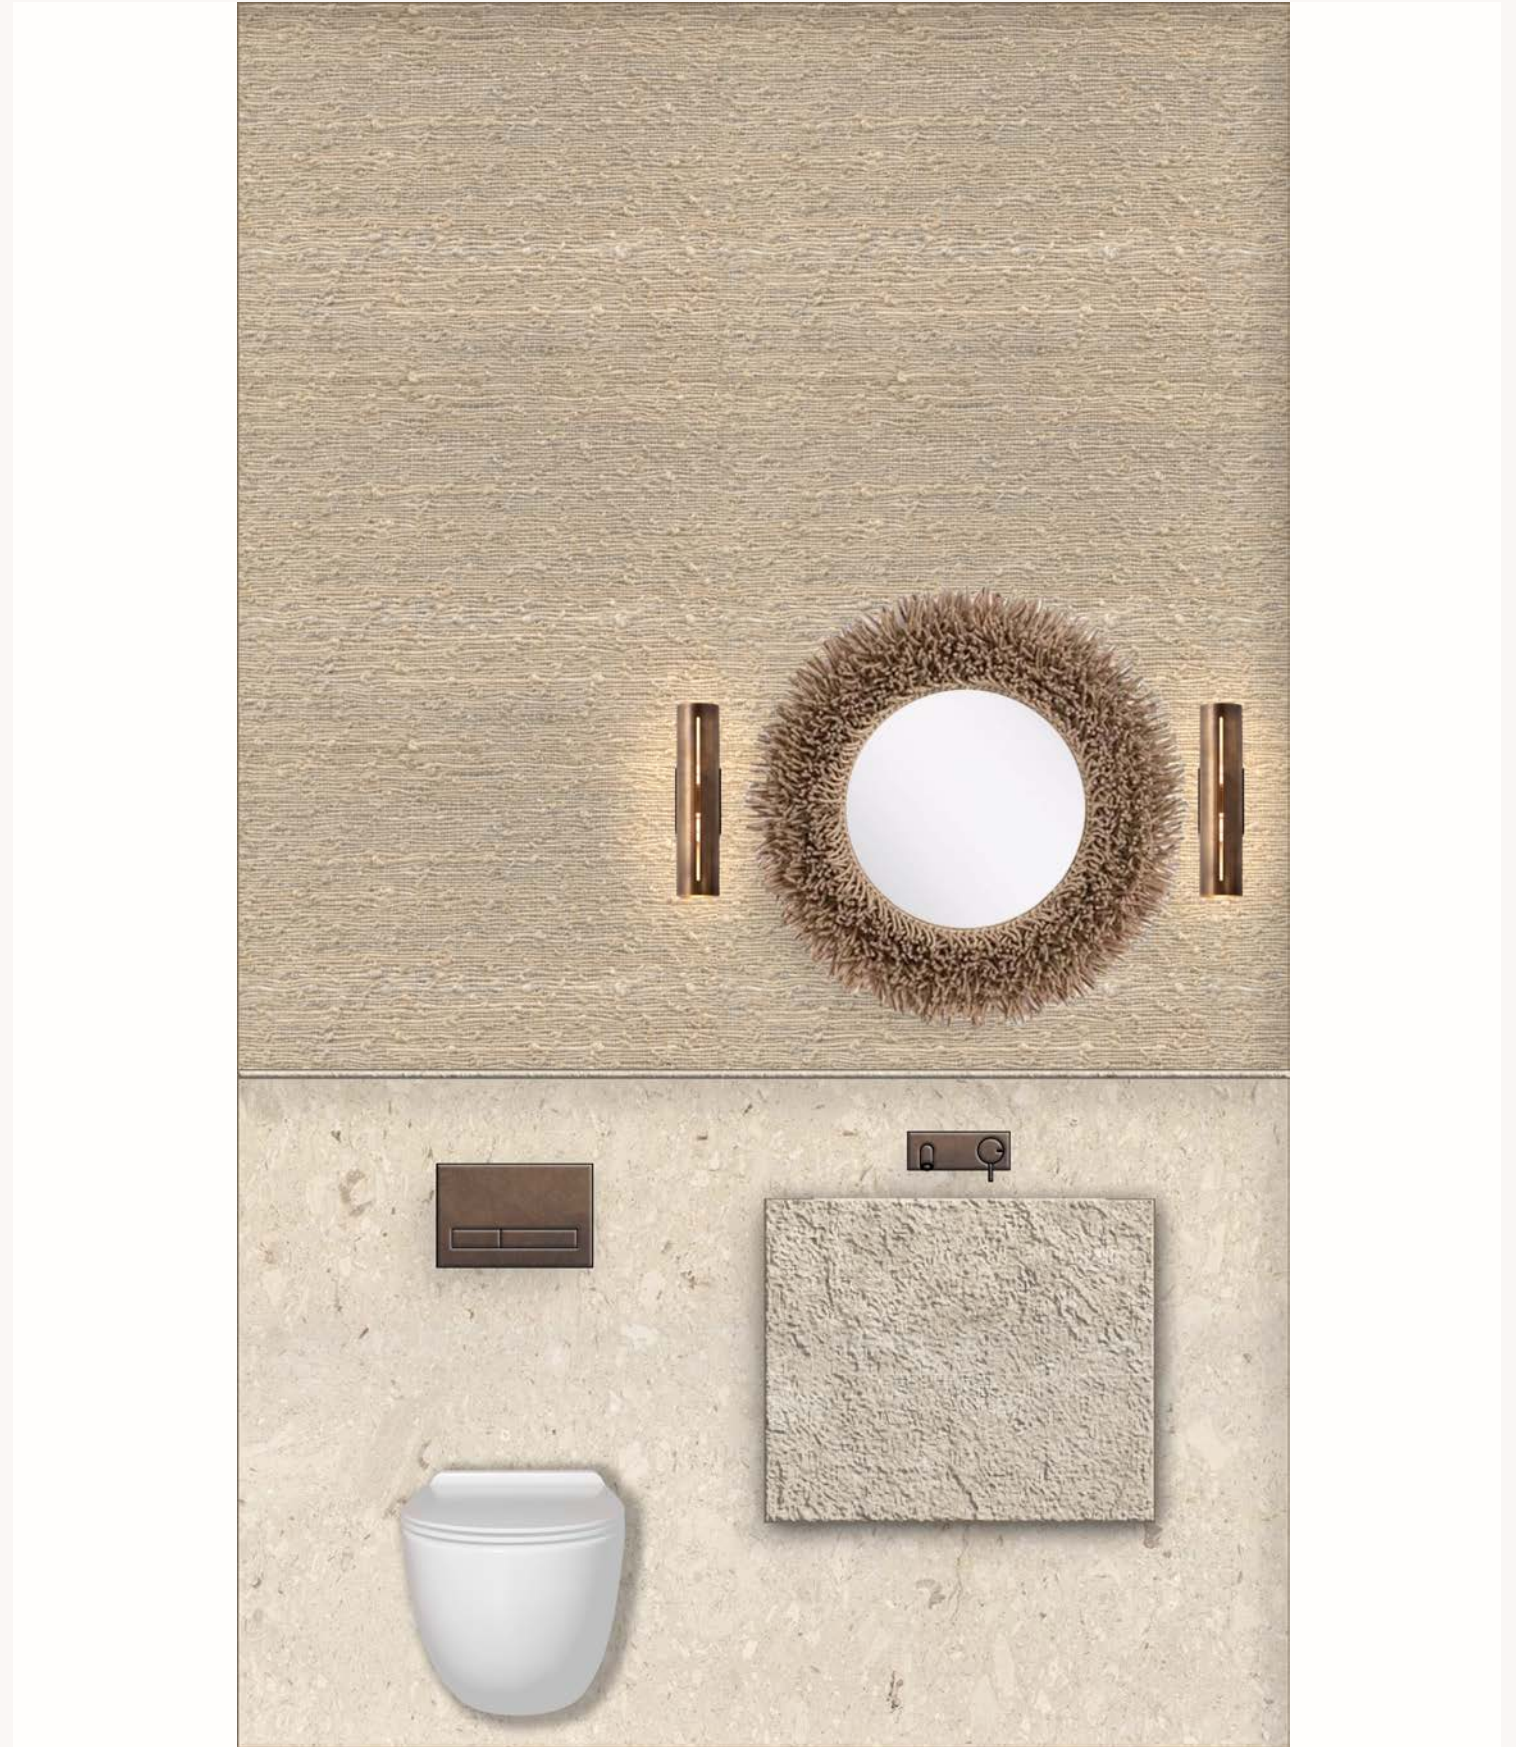

collarte — INTERIORS

INFLUENCE & ATMOSPHERE

RESIDENCES - MATERIALITY

SCULPTURAL SCONCE

NATURAL WALLCOVERING

REFERENCE IMAGE

RESIDENCES - FOYER

BUSH HAMMERED CORAL STONE VANITY

CEA MIL08 WALL MOUNTED MIXER WITH SPOUT

STONE WAINSCOT

SIMAS VIGNONI MATTE WHITE WALL HUNG TOILET

POWDER ROOM ELEVATION

RESIDENCES - POWDER ROOM

REFERENCE IMAGE: METAL - CLAD HOOD & CABINETS

KEY PLAN

RESIDENCES - KITCHEN

SCHEME A:
BRUSHED WHITE CYPRESS

SCHEME B:
CERUSED ASHY CYPRESS

REFERENCE IMAGE: APPLIANCE TOWER & KITCHEN ISLAND

RESIDENCES - SCHEME A. KITCHEN

KITCHEN ISLAND - FRONT

INTEGRATED SINK

CEA INV019 DECKMOUNT MIXER