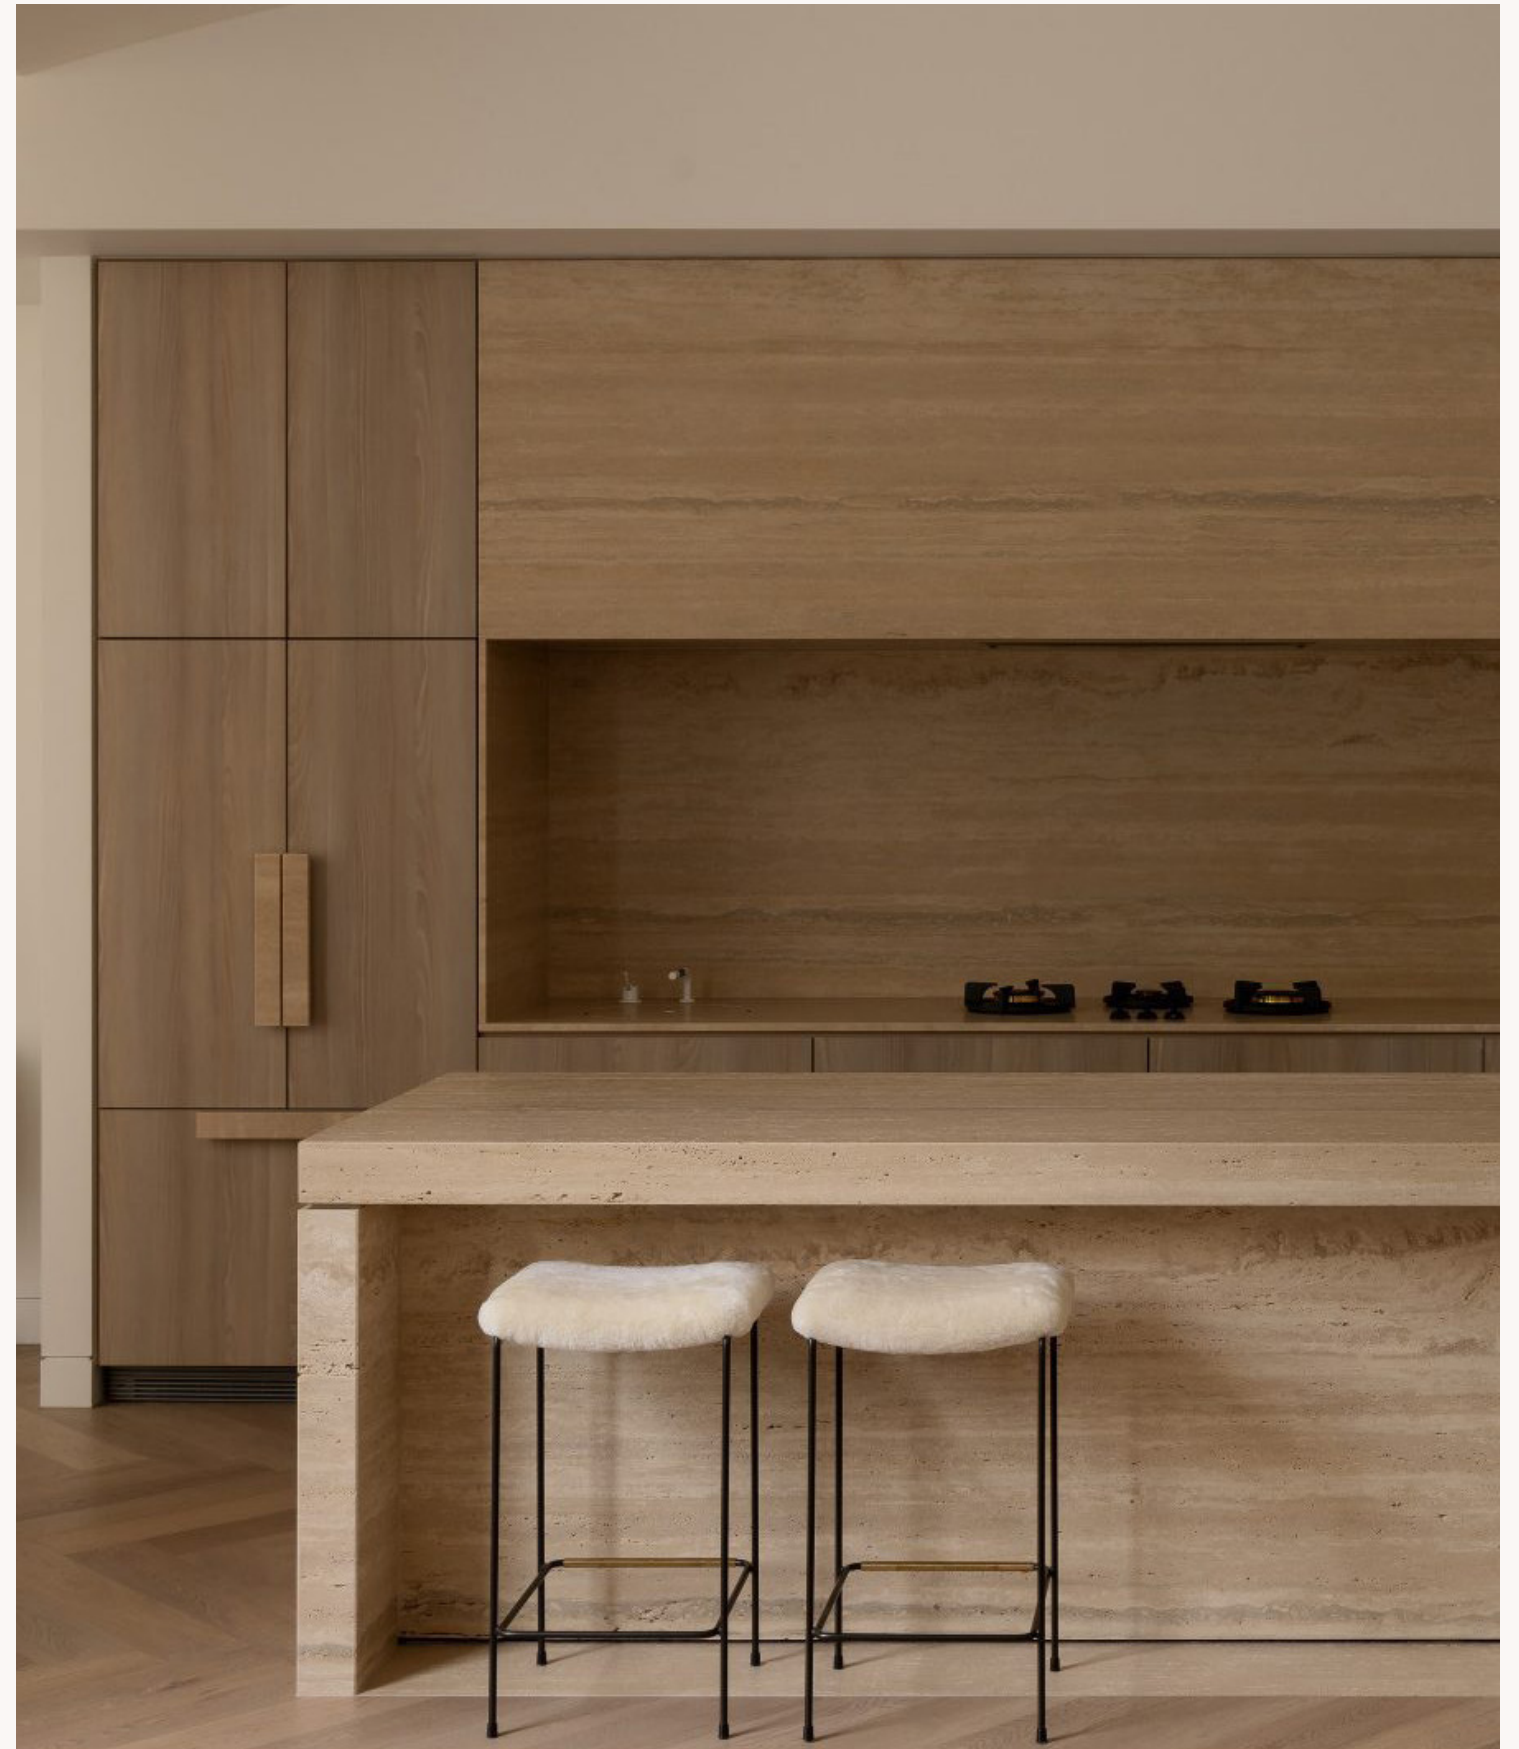

CEA MIL08 WALL MOUNTED MIXER WITH SPOUT

STONE WAINSCOT

SIMAS VIGNONI MATTE WHITE WALL HUNG TOILET

POWDER ROOM ELEVATION

RESIDENCES - POWDER ROOM

REFERENCE IMAGE: METAL - CLAD HOOD & CABINETS

KEY PLAN

RESIDENCES - KITCHEN

SCHEME A:
BRUSHED WHITE CYPRESS

SCHEME B:
CERUSED ASHY CYPRESS

REFERENCE IMAGE: APPLIANCE TOWER & KITCHEN ISLAND

RESIDENCES - SCHEME A. KITCHEN

KITCHEN ISLAND - FRONT

INTEGRATED SINK

CEA INV019 DECKMOUNT MIXER