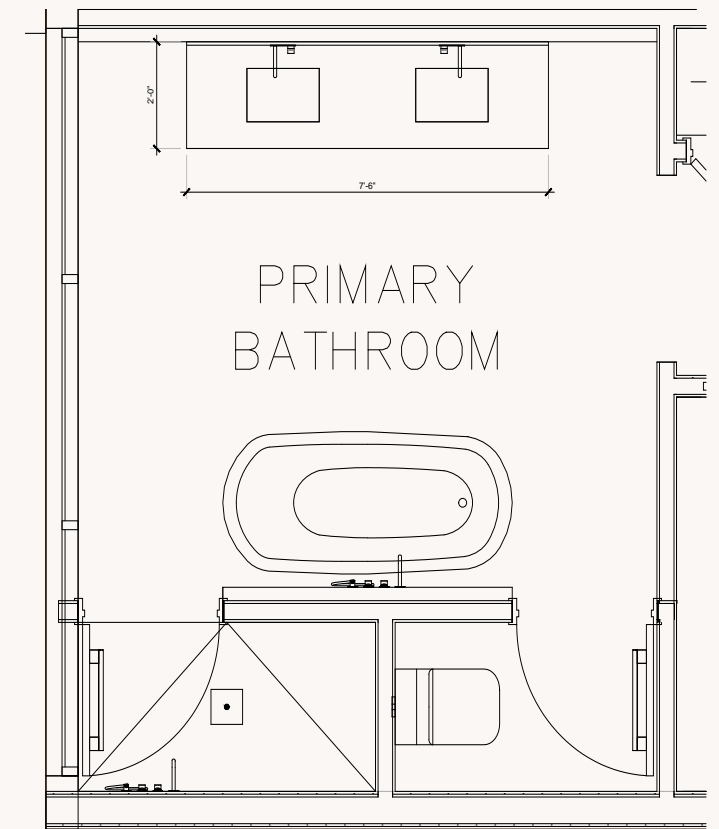

REFERENCE IMAGE: TONGUE AND GROOVE

RESIDENCES - PRIMARY BATH

PRIMARY BATHROOM ELEVATION

KEY PLAN

RESIDENCES - SCHEME A. PRIMARY BATH VANITY

PRIMARY BATHROOM ELEVATION

KEY PLAN

RESIDENCES - SCHEME A. PRIMARY BATH TUB AND SHOWER

PRIMARY BATHROOM ELEVATION

KEY PLAN

RESIDENCES - SCHEME B. PRIMARY BATH VANITY

PRIMARY BATHROOM ELEVATION

KEY PLAN

RESIDENCES - SCHEME B. PRIMARY BATH TUB AND SHOWER

CEA MIL04 WALL MOUNTED MIXER

CEA WALL MOUNTED MIXER WITH SPOUT

CEA PLA01 DUAL BUTTON FLUSH PLATE

CEA CEILING MOUNTED SHOWER HEAD

INTEGRATED STONE SINK

ANTIONO LUPI BAIAS TUB

AXENT ONE TANKLESS TOILET

CEA WALL MOUNTED MIXER WITH HAND SHOWER

RESIDENCES - PRIMARY BATH FIXTURES