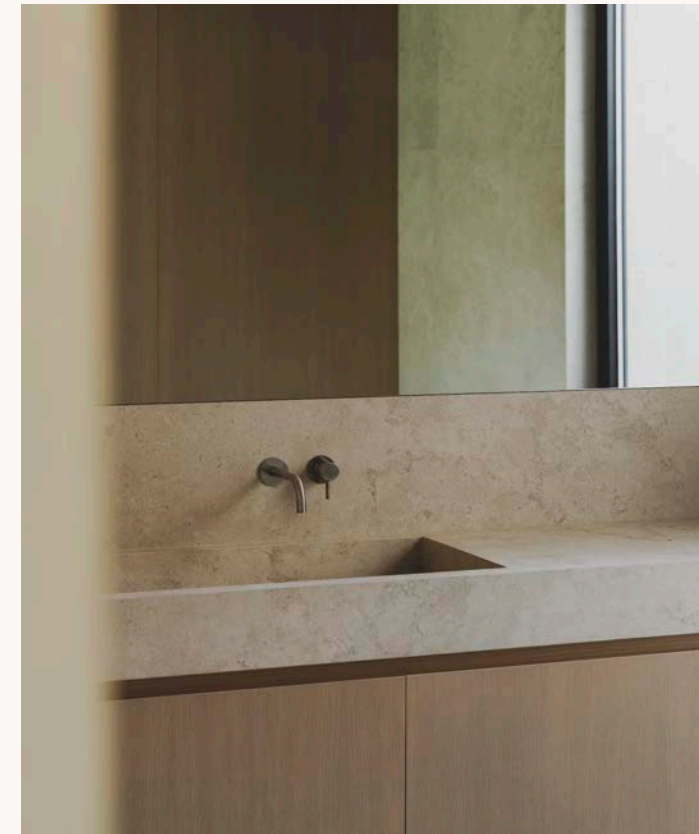

collarte — INTERIORS

INFLUENCE & ATMOSPHERE

RESIDENCES - MATERIALITY

SCULPTURAL SCONCE

NATURAL WALLCOVERING

REFERENCE IMAGE

RESIDENCES - FOYER

BUSH HAMMERED CORAL STONE VANITY

CEA MIL08 WALL MOUNTED MIXER WITH SPOUT

STONE WAINSCOT

SIMAS VIGNONI MATTE WHITE WALL HUNG TOILET

POWDER ROOM ELEVATION

RESIDENCES - POWDER ROOM

REFERENCE IMAGE: METAL - CLAD HOOD & CABINETS

KEY PLAN

RESIDENCES - KITCHEN