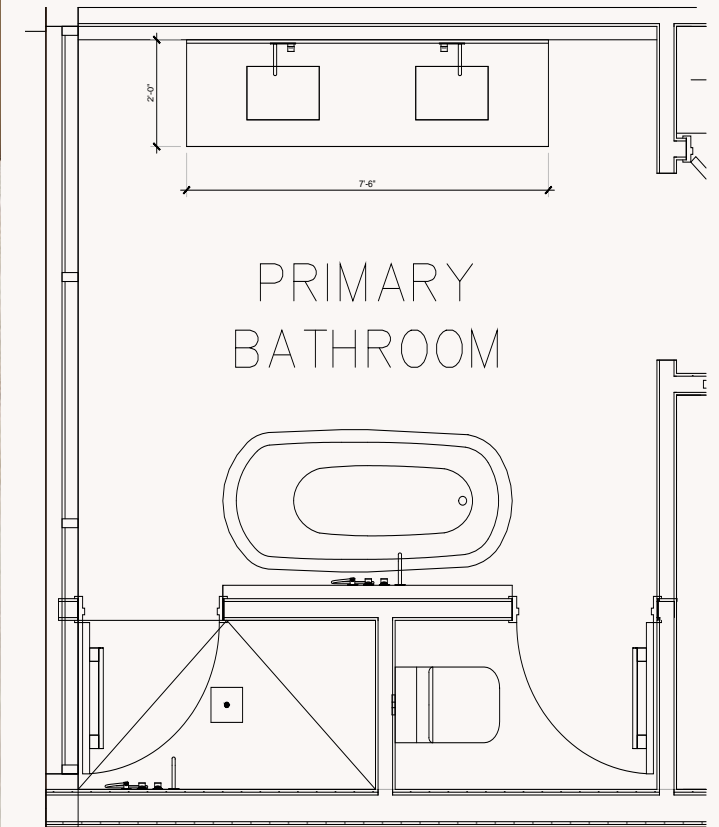

REFERENCE IMAGE: TONGUE AND GROOVE

RESIDENCES - PRIMARY BATH

PRIMARY BATHROOM ELEVATION

KEY PLAN

RESIDENCES - SCHEME A. PRIMARY BATH VANITY

PRIMARY BATHROOM ELEVATION

KEY PLAN

RESIDENCES - SCHEME A. PRIMARY BATH TUB AND SHOWER

PRIMARY BATHROOM ELEVATION

KEY PLAN

RESIDENCES - SCHEME B. PRIMARY BATH VANITY

PRIMARY BATHROOM ELEVATION

KEY PLAN

RESIDENCES - SCHEME B. PRIMARY BATH TUB AND SHOWER

CEA MIL04 WALL MOUNTED MIXER

CEA WALL MOUNTED MIXER WITH SPOUT

CEA PLA01 DUAL BUTTON FLUSH PLATE

CEA CEILING MOUNTED SHOWER HEAD

INTEGRATED STONE SINK

ANTIONO LUPI BAIAS TUB

AXENT ONE TANKLESS TOILET

CEA WALL MOUNTED MIXER WITH HAND SHOWER

RESIDENCES - PRIMARY BATH FIXTURES