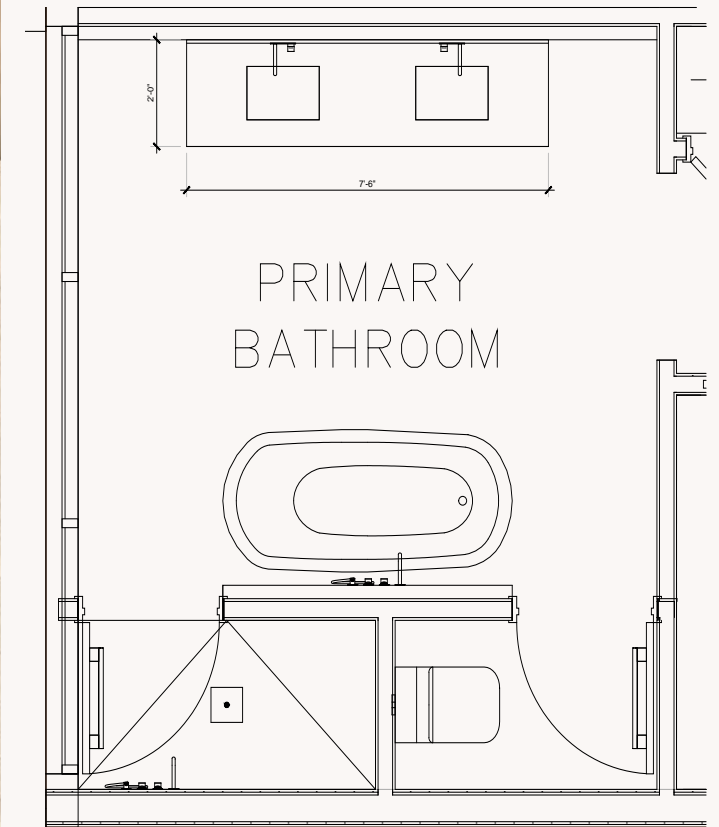

STONE COUNTERTOP

KITCHEN ISLAND - BACK

RESIDENCES - SCHEME B. KITCHEN ISLAND

RESIDENCES - SCHEME B. KITCHEN ELEVATION WOLF & SUBZERO

SUB-ZERO DESIGNER SERIES 36" W FREEZER REFRIGERATOR

48" GAS RANGE - 8 BURNERS

24" COVE DISHWASHER - PANEL READY

RESIDENCES - KITCHEN APPLIANCES - WOLF & SUBZERO

REFERENCE IMAGE

REFERENCE IMAGE

RESIDENCES - LIVING SPACES

REFERENCE IMAGE: FREE STANDING TUB

REFERENCE IMAGE: INTEGRATED SINK

REFERENCE IMAGE: TONGUE AND GROOVE

RESIDENCES - PRIMARY BATH

PRIMARY BATHROOM ELEVATION

KEY PLAN

RESIDENCES - SCHEME A. PRIMARY BATH VANITY

PRIMARY BATHROOM ELEVATION

KEY PLAN

RESIDENCES - SCHEME A. PRIMARY BATH TUB AND SHOWER