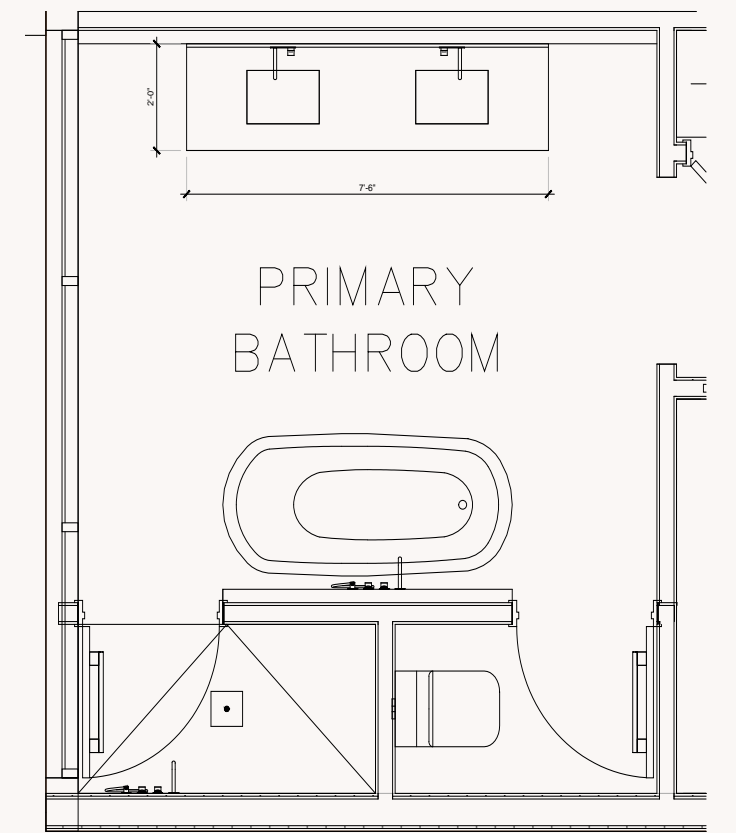

REFERENCE IMAGE: TONGUE AND GROOVE

RESIDENCES - PRIMARY BATH

PRIMARY BATHROOM ELEVATION

KEY PLAN

RESIDENCES - SCHEME A. PRIMARY BATH VANITY

PRIMARY BATHROOM ELEVATION

KEY PLAN

RESIDENCES - SCHEME A. PRIMARY BATH TUB AND SHOWER

PRIMARY BATHROOM ELEVATION

KEY PLAN

RESIDENCES - SCHEME B. PRIMARY BATH VANITY

PRIMARY BATHROOM ELEVATION

KEY PLAN

RESIDENCES - SCHEME B. PRIMARY BATH TUB AND SHOWER

CEA MIL04 WALL MOUNTED MIXER

CEA WALL MOUNTED MIXER WITH SPOUT

CEA PLA01 DUAL BUTTON FLUSH PLATE

CEA CEILING MOUNTED SHOWER HEAD

INTEGRATED STONE SINK

ANTIONO LUPI BAIAS TUB

AXENT ONE TANKLESS TOILET

CEA WALL MOUNTED MIXER WITH HAND SHOWER

RESIDENCES - PRIMARY BATH FIXTURES