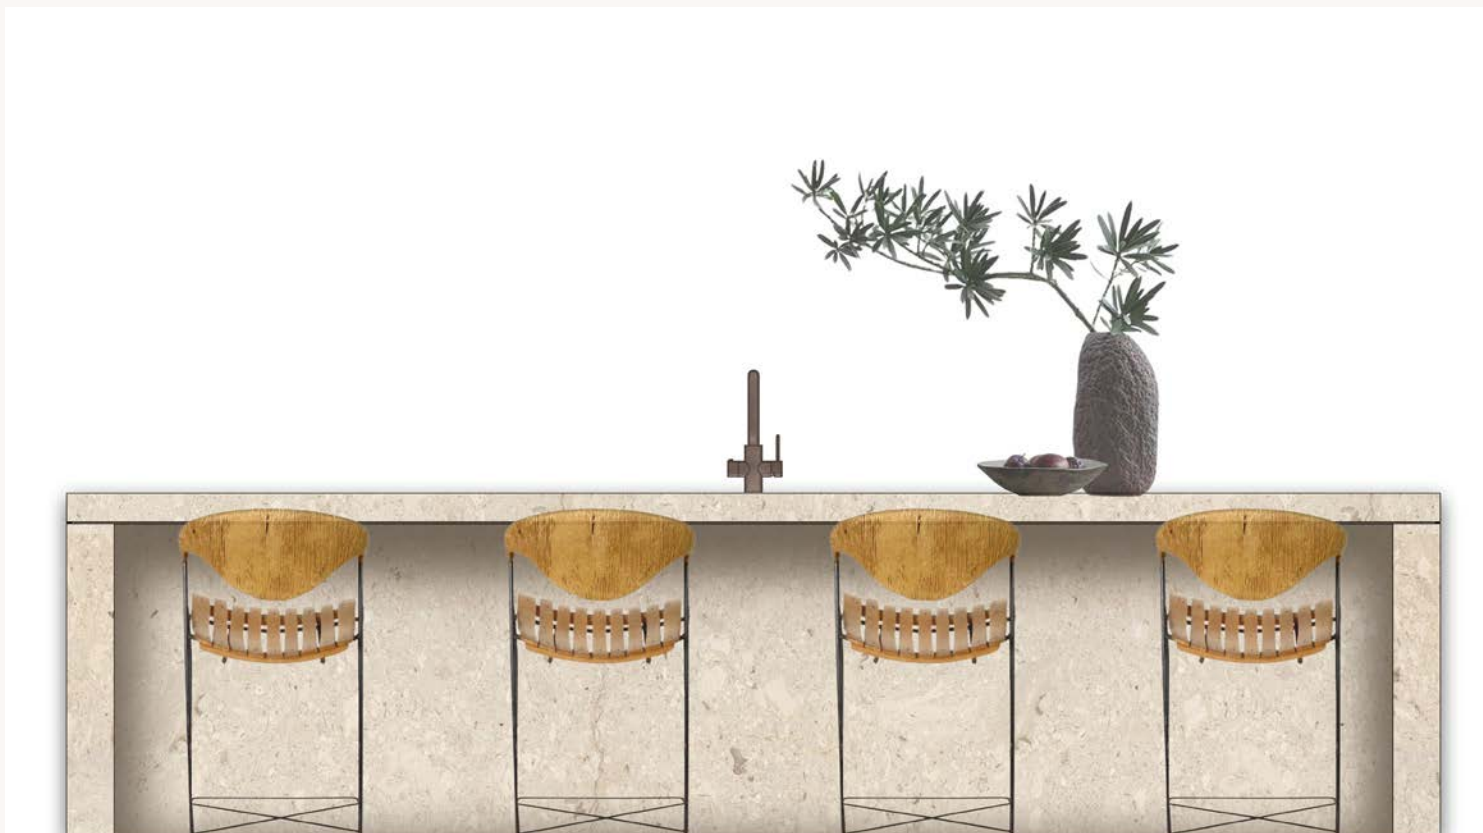

SCHEME A:
BRUSHED WHITE CYPRESS

SCHEME B:
CERUSED ASHY CYPRESS

REFERENCE IMAGE: APPLIANCE TOWER & KITCHEN ISLAND

RESIDENCES - SCHEME A. KITCHEN

KITCHEN ISLAND - FRONT

INTEGRATED SINK

CEA INV019 DECKMOUNT MIXER

STONE COUNTERTOP

KITCHEN ISLAND - BACK

RESIDENCES - SCHEME A. KITCHEN ISLAND

RESIDENCES - SCHEME A. KITCHEN ELEVATION WOLF & SUBZERO

RESIDENCES - SCHEME B. KITCHEN

KITCHEN ISLAND - FRONT

INTEGRATED SINK

CEA INV019 DECKMOUNT MIXER