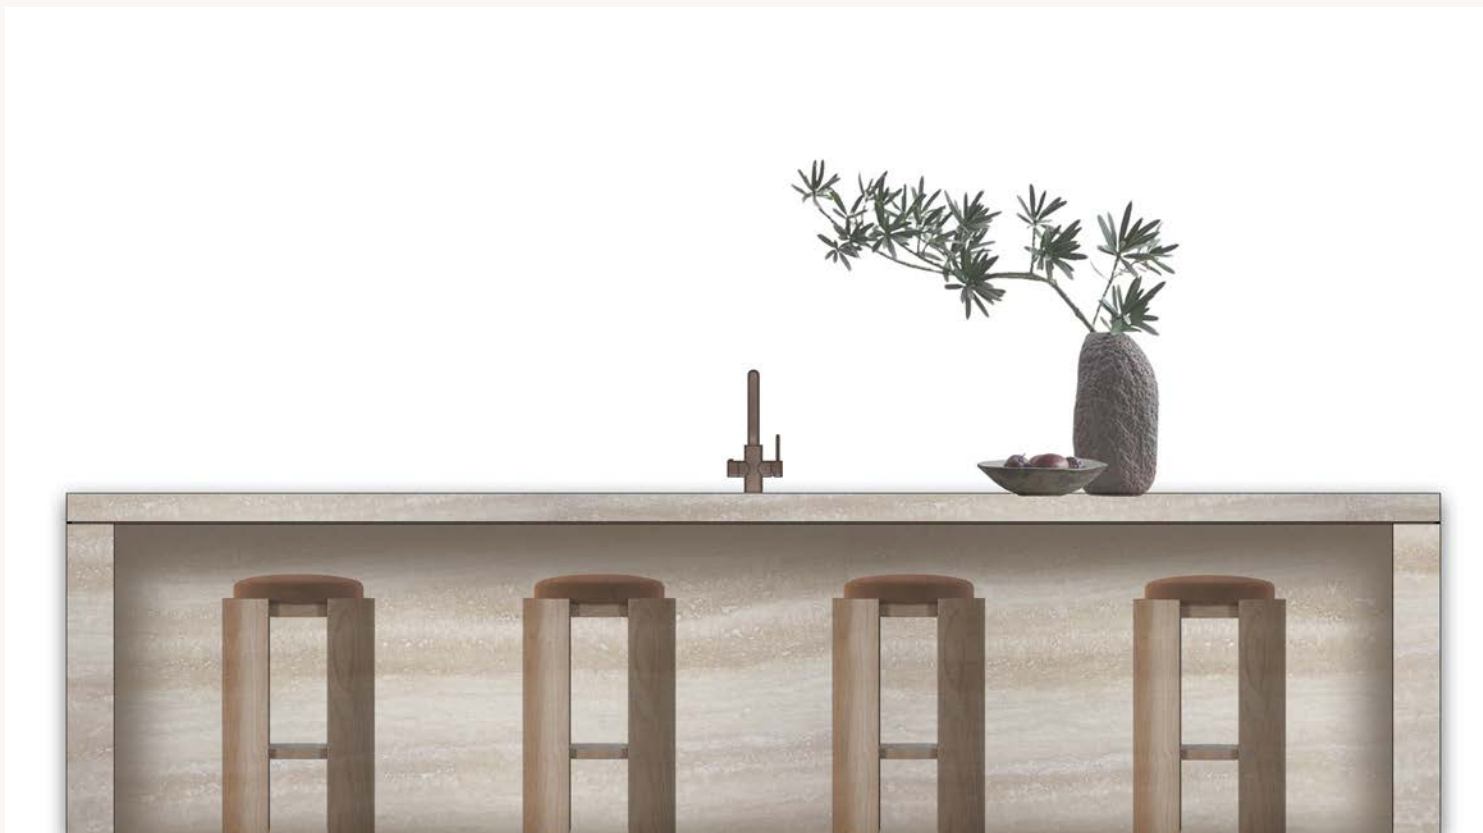

STONE COUNTERTOP

KITCHEN ISLAND - BACK

RESIDENCES - SCHEME B. KITCHEN ISLAND

RESIDENCES - SCHEME B. KITCHEN ELEVATION WOLF & SUBZERO

SUB-ZERO DESIGNER SERIES 36" W FREEZER REFRIGERATOR

48" GAS RANGE - 8 BURNERS