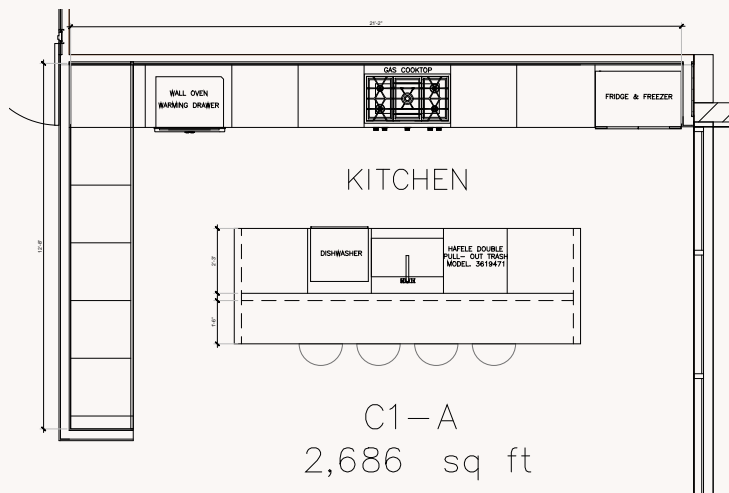

CEA MIL08 WALL MOUNTED MIXER WITH SPOUT

STONE WAINSCOT

SIMAS VIGNONI MATTE WHITE WALL HUNG TOILET

POWDER ROOM ELEVATION

RESIDENCES - POWDER ROOM

REFERENCE IMAGE: METAL - CLAD HOOD & CABINETS

KEY PLAN

RESIDENCES - KITCHEN

SCHEME A:
BRUSHED WHITE CYPRESS

SCHEME B:
CERUSED ASHY CYPRESS

REFERENCE IMAGE: APPLIANCE TOWER & KITCHEN ISLAND

RESIDENCES - SCHEME A. KITCHEN

KITCHEN ISLAND - FRONT

INTEGRATED SINK

CEA INV019 DECKMOUNT MIXER

STONE COUNTERTOP

KITCHEN ISLAND - BACK

RESIDENCES - SCHEME A. KITCHEN ISLAND

RESIDENCES - SCHEME A. KITCHEN ELEVATION WOLF & SUBZERO

RESIDENCES - SCHEME B. KITCHEN

KITCHEN ISLAND - FRONT

INTEGRATED SINK

CEA INV019 DECKMOUNT MIXER