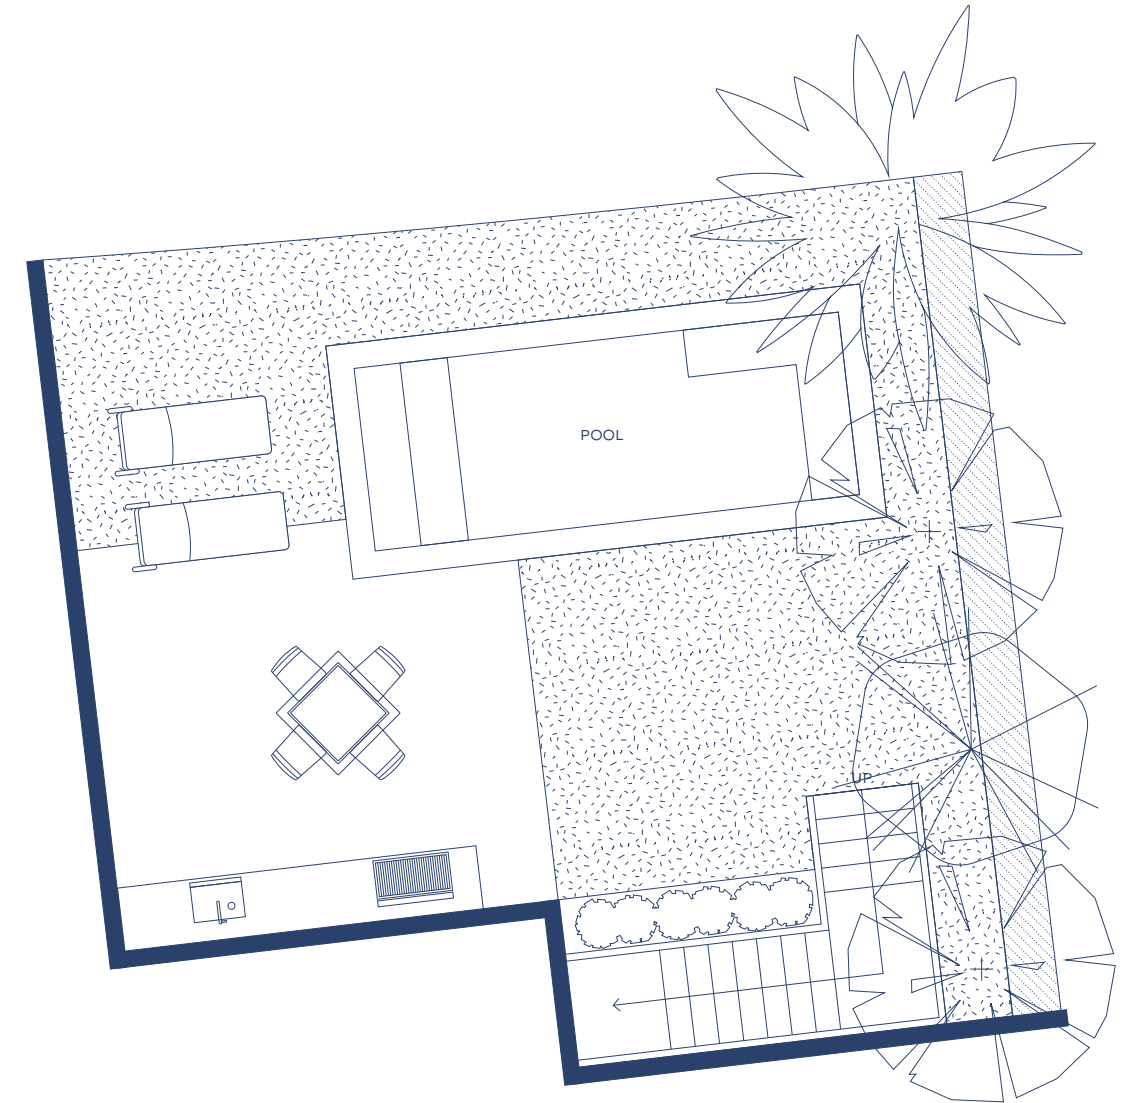

LA MARÉ

BAY HARBOR ISLANDS

REGENCY 9927 COLLECTION

BAY VILLA 203

SPECIFICATIONS	4 BEDROOMS	INTERIOR 4,500 SF
	4 BATHROOMS	EXTERIOR 978 SF
	1 POWDER ROOM	POOL DECK 1,047 SF
	2 LEVELS	TOTAL 6,525 SF

LOWER LEVEL POOL DECK

MAIN LEVEL