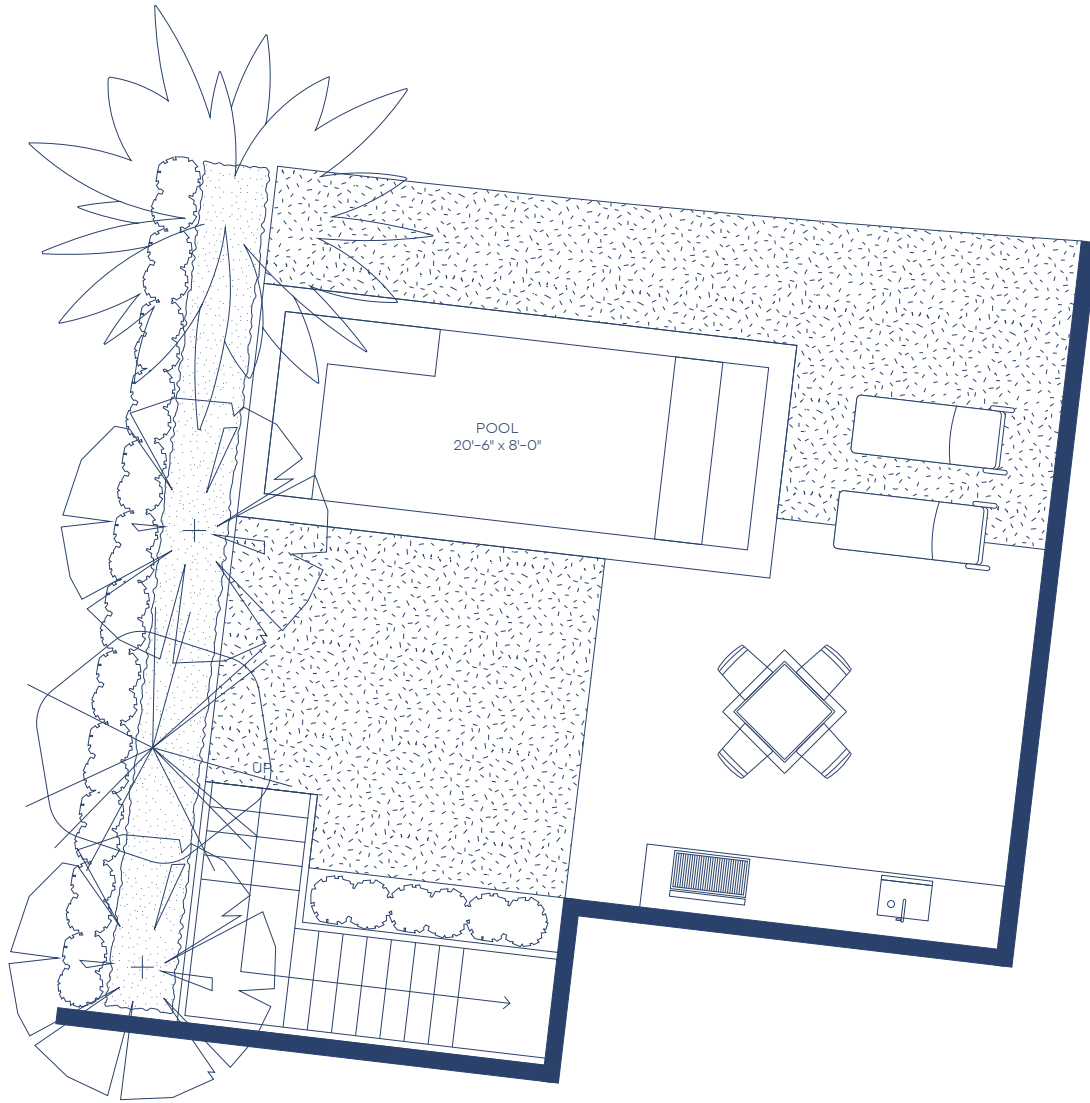

LA MARÉ

BAY HARBOR ISLANDS

REGENCY 9927 COLLECTION

BAY VILLA 201

SPECIFICATIONS	4 BEDROOMS	INTERIOR 4,500 SF
	4 BATHROOMS	EXTERIOR 978 SF
	1 POWDER ROOM	POOL DECK 1,047 SF
	2 LEVELS	TOTAL 6,525 SF

LOWER LEVEL POOL DECK