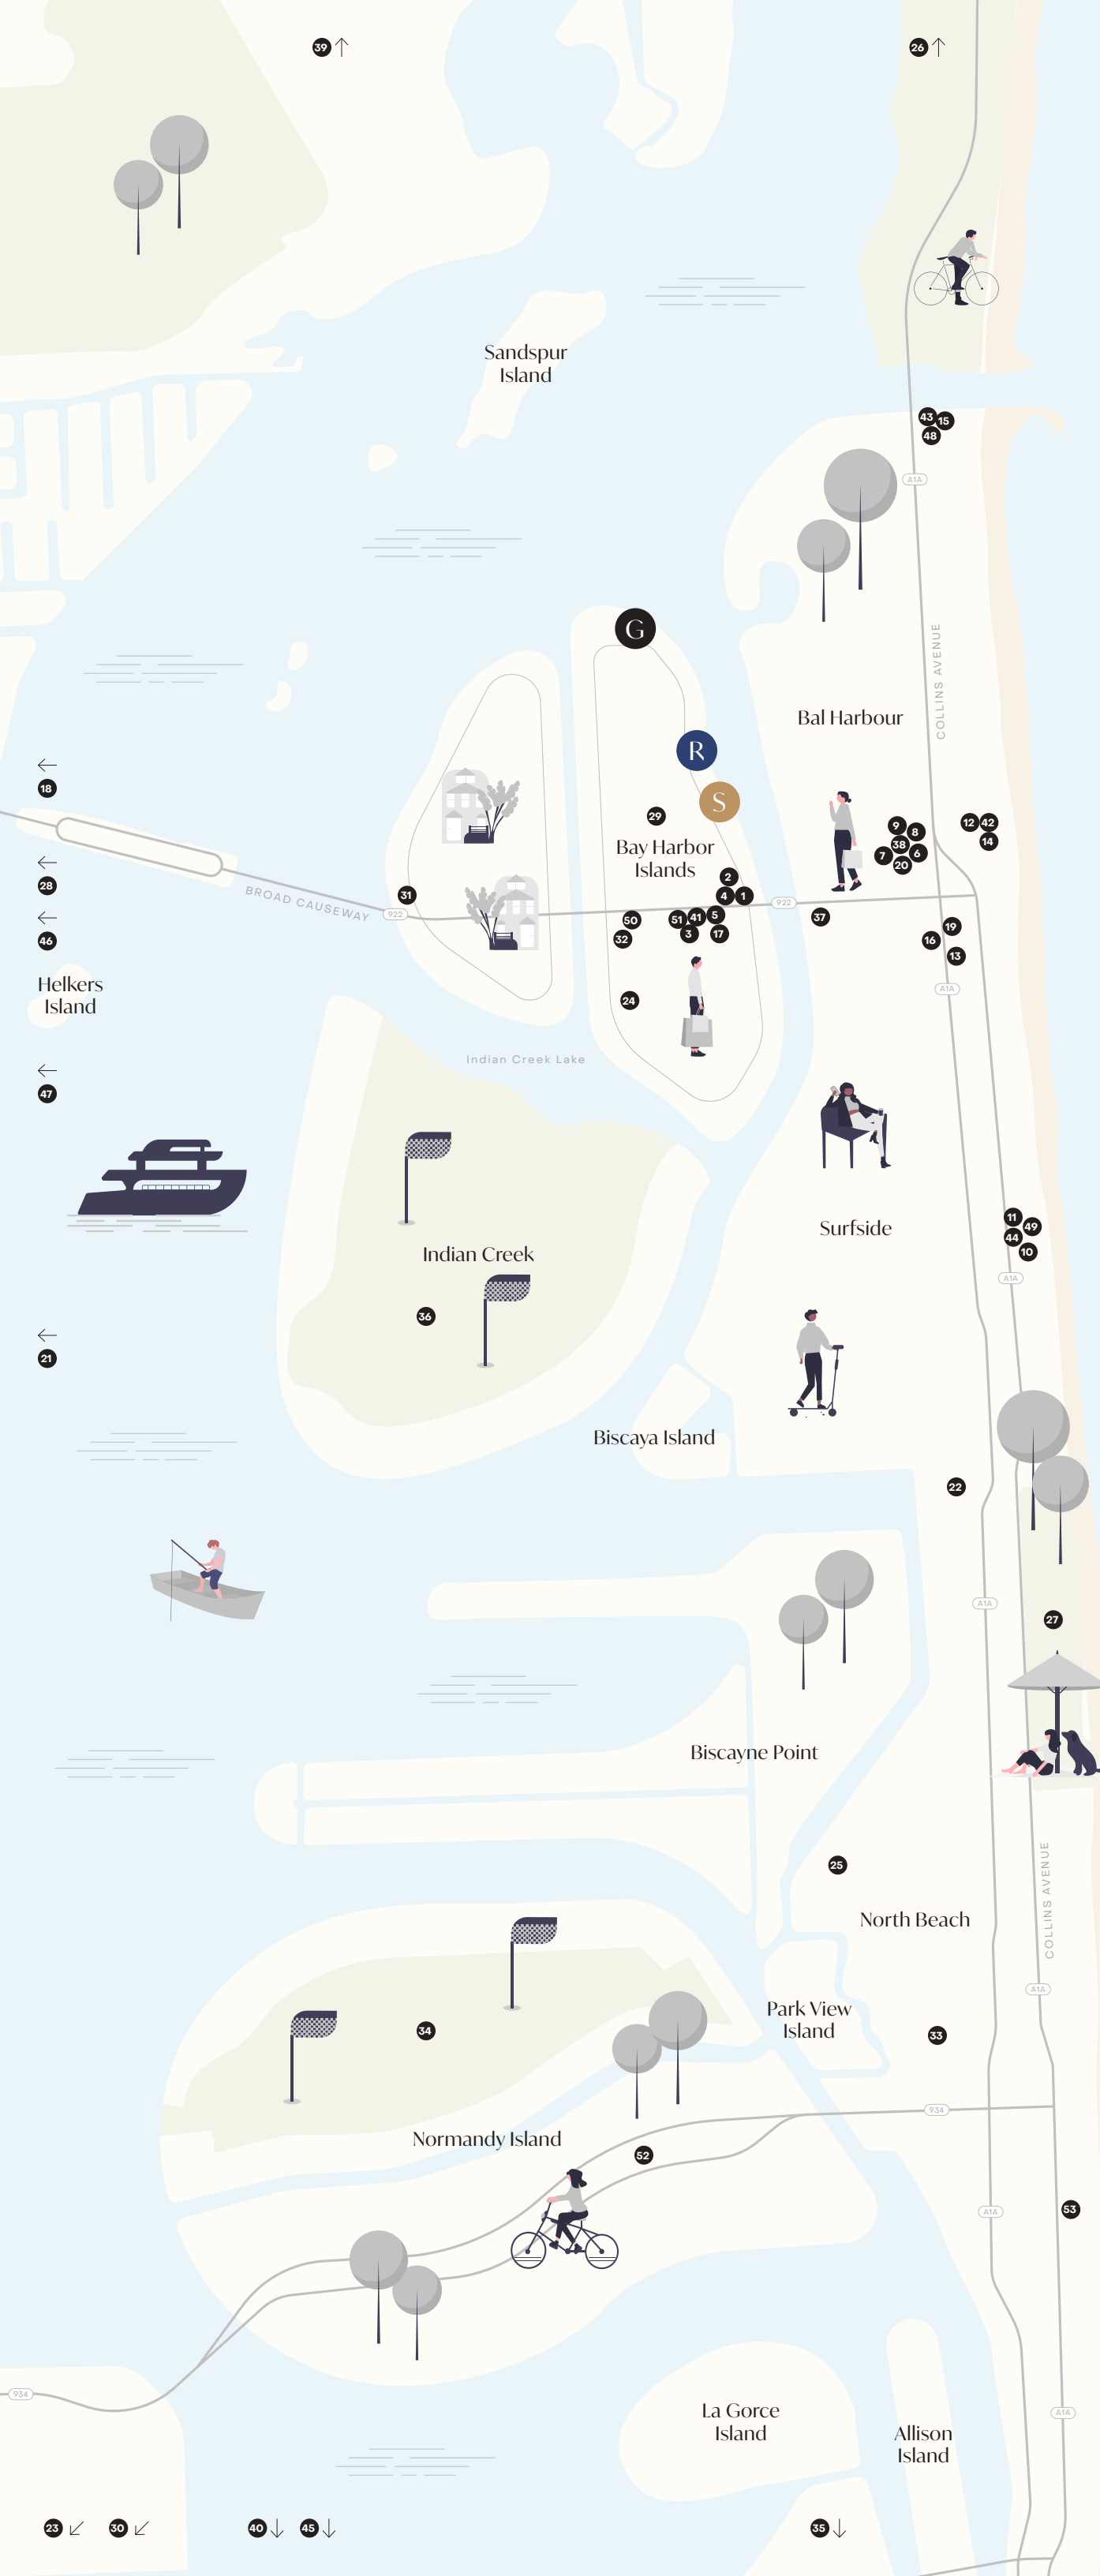

LA MARÉ

BAY HARBOR ISLANDS

Neighborhood Map

LA MARÉ

BAY HARBOR ISLANDS

- (R) 9927 Regency Collection
- (S) 9781 Signature Collection
- (G) Sales Gallery

Food + Drink

1. Pura Vida
2. The Palm
3. Emilios' Trattoria
4. The Bistro
5. O'Lima Signature Cuisine
6. Le Zoo
7. Makoto
8. Hillstone
9. Carpaccio
10. The Surf Club Restaurant
11. Lido at the Surf Club
12. BH Burger Bar
13. 26 Sushi & Tapas
14. Atlantikos
15. Artisan Beach House
16. Café Ragazzi
17. Open Kitchen
18. Alexander Greek Taverna
19. Josh's Deli
20. Aba Miami

Schools

21. Miami Country Day School
22. Mater Beach Academy
23. The Cushman School
24. Ruth K. Broad Bay Harbor K-8 Center
25. Lehrman Community Day School

Parks / Golf / Marinas

26. Haulover Park Marina
27. North Beach Oceanside Park
28. North Bayshore Park
29. Officer Scott Winters Park
30. Bayfront Park
31. Bay Harbor Islands Tot Lot
32. 95th Street Park
33. Miami Beach Tennis Center
34. Normandy Shores Golf Course
35. La Gorce Golf Course
36. Indian Creek Golf Country Club
37. Surfside Park

Shopping

38. Bal Harbour Shops
39. Aventura Mall
40. Miami Design District
41. Bal Harbour Gourmet Market

Hotels

42. St. Regis Bal Harbour
43. The Ritz-Carlton Bal Harbour
44. Four Seasons Surf Club

Museums

45. Miami Children's Museum
46. Museum of Contemporary Art
47. Milander Center for Arts & Entertainment

Health & Wellness

48. The Ritz Carlton Bal Harbour Spa
49. The Spa at Four Seasons Hotel
50. Bay Harbor Med Spa
51. Manna Spa & Wellness
52. Miami Beach Community Health Center
53. Carillon Miami Wellness Resort