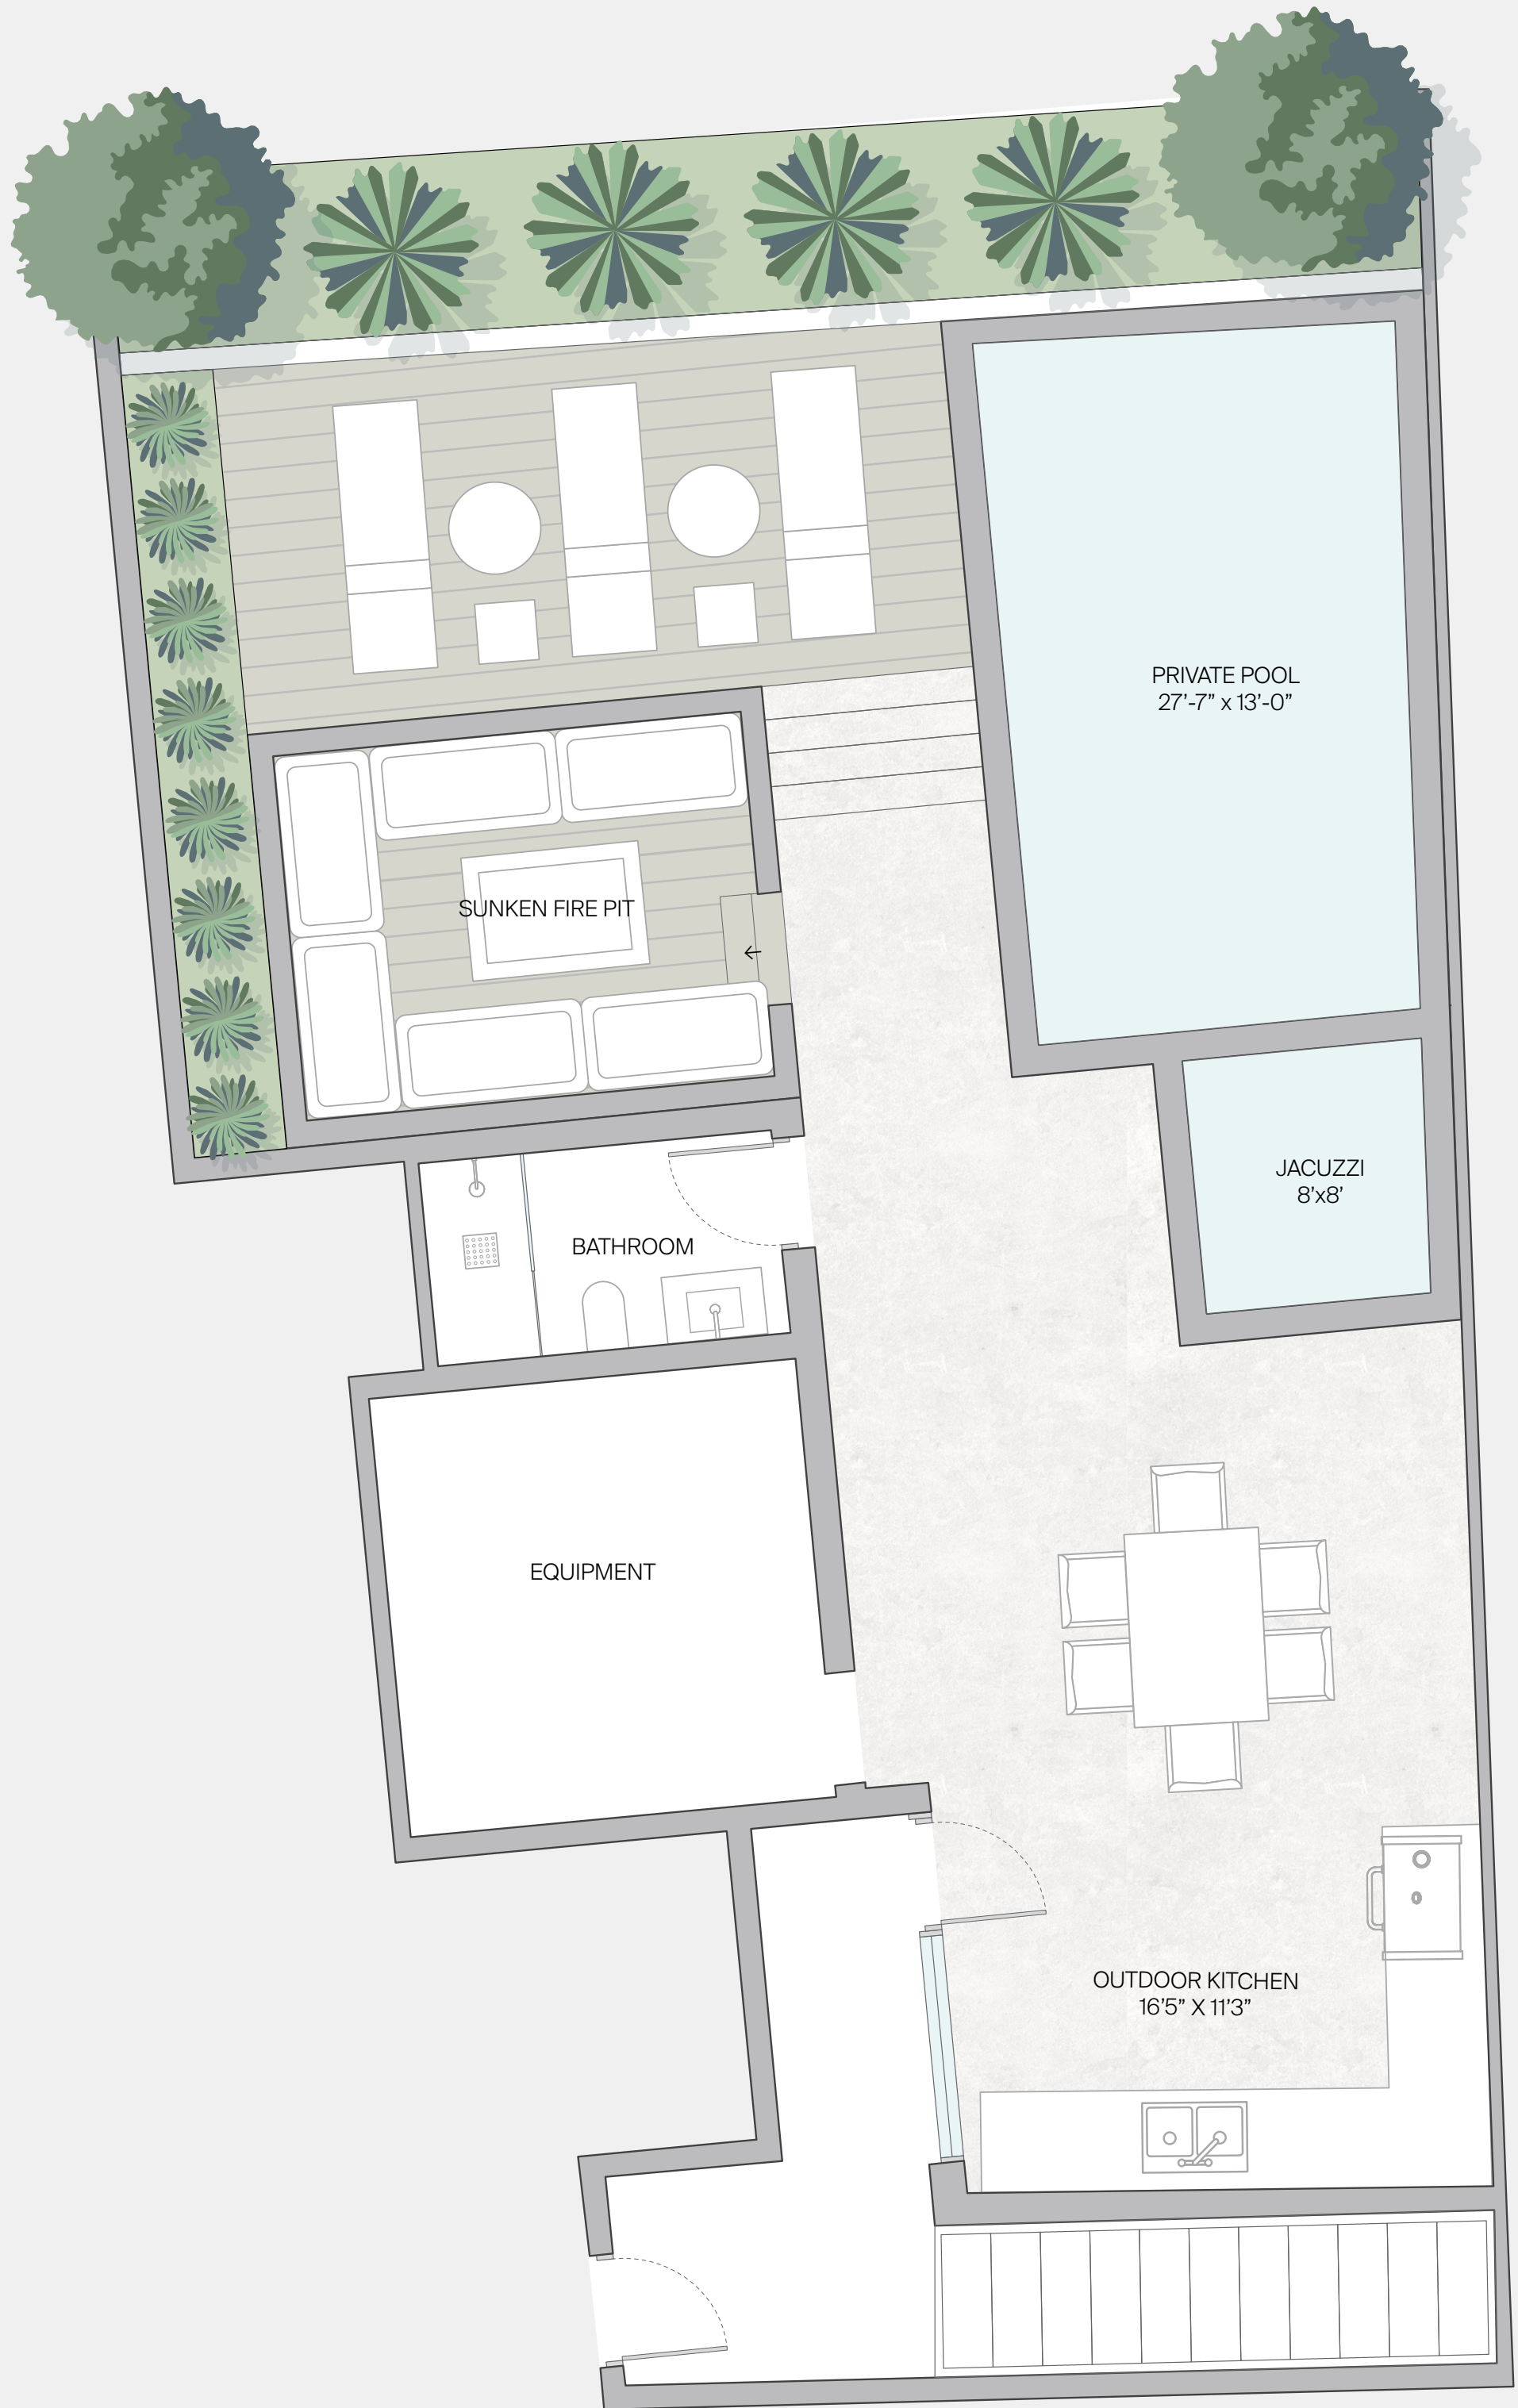

BAY HARBOR
TOWERS

THE
PENTHOUSE
RESIDENCES

Penthouse
Rooftop
803

PRIVATE ROOFTOP
1,805 SF / 167 SM

EAST BAY HARBOR DRIVE

FORTUNE
DEVELOPMENT
SALES