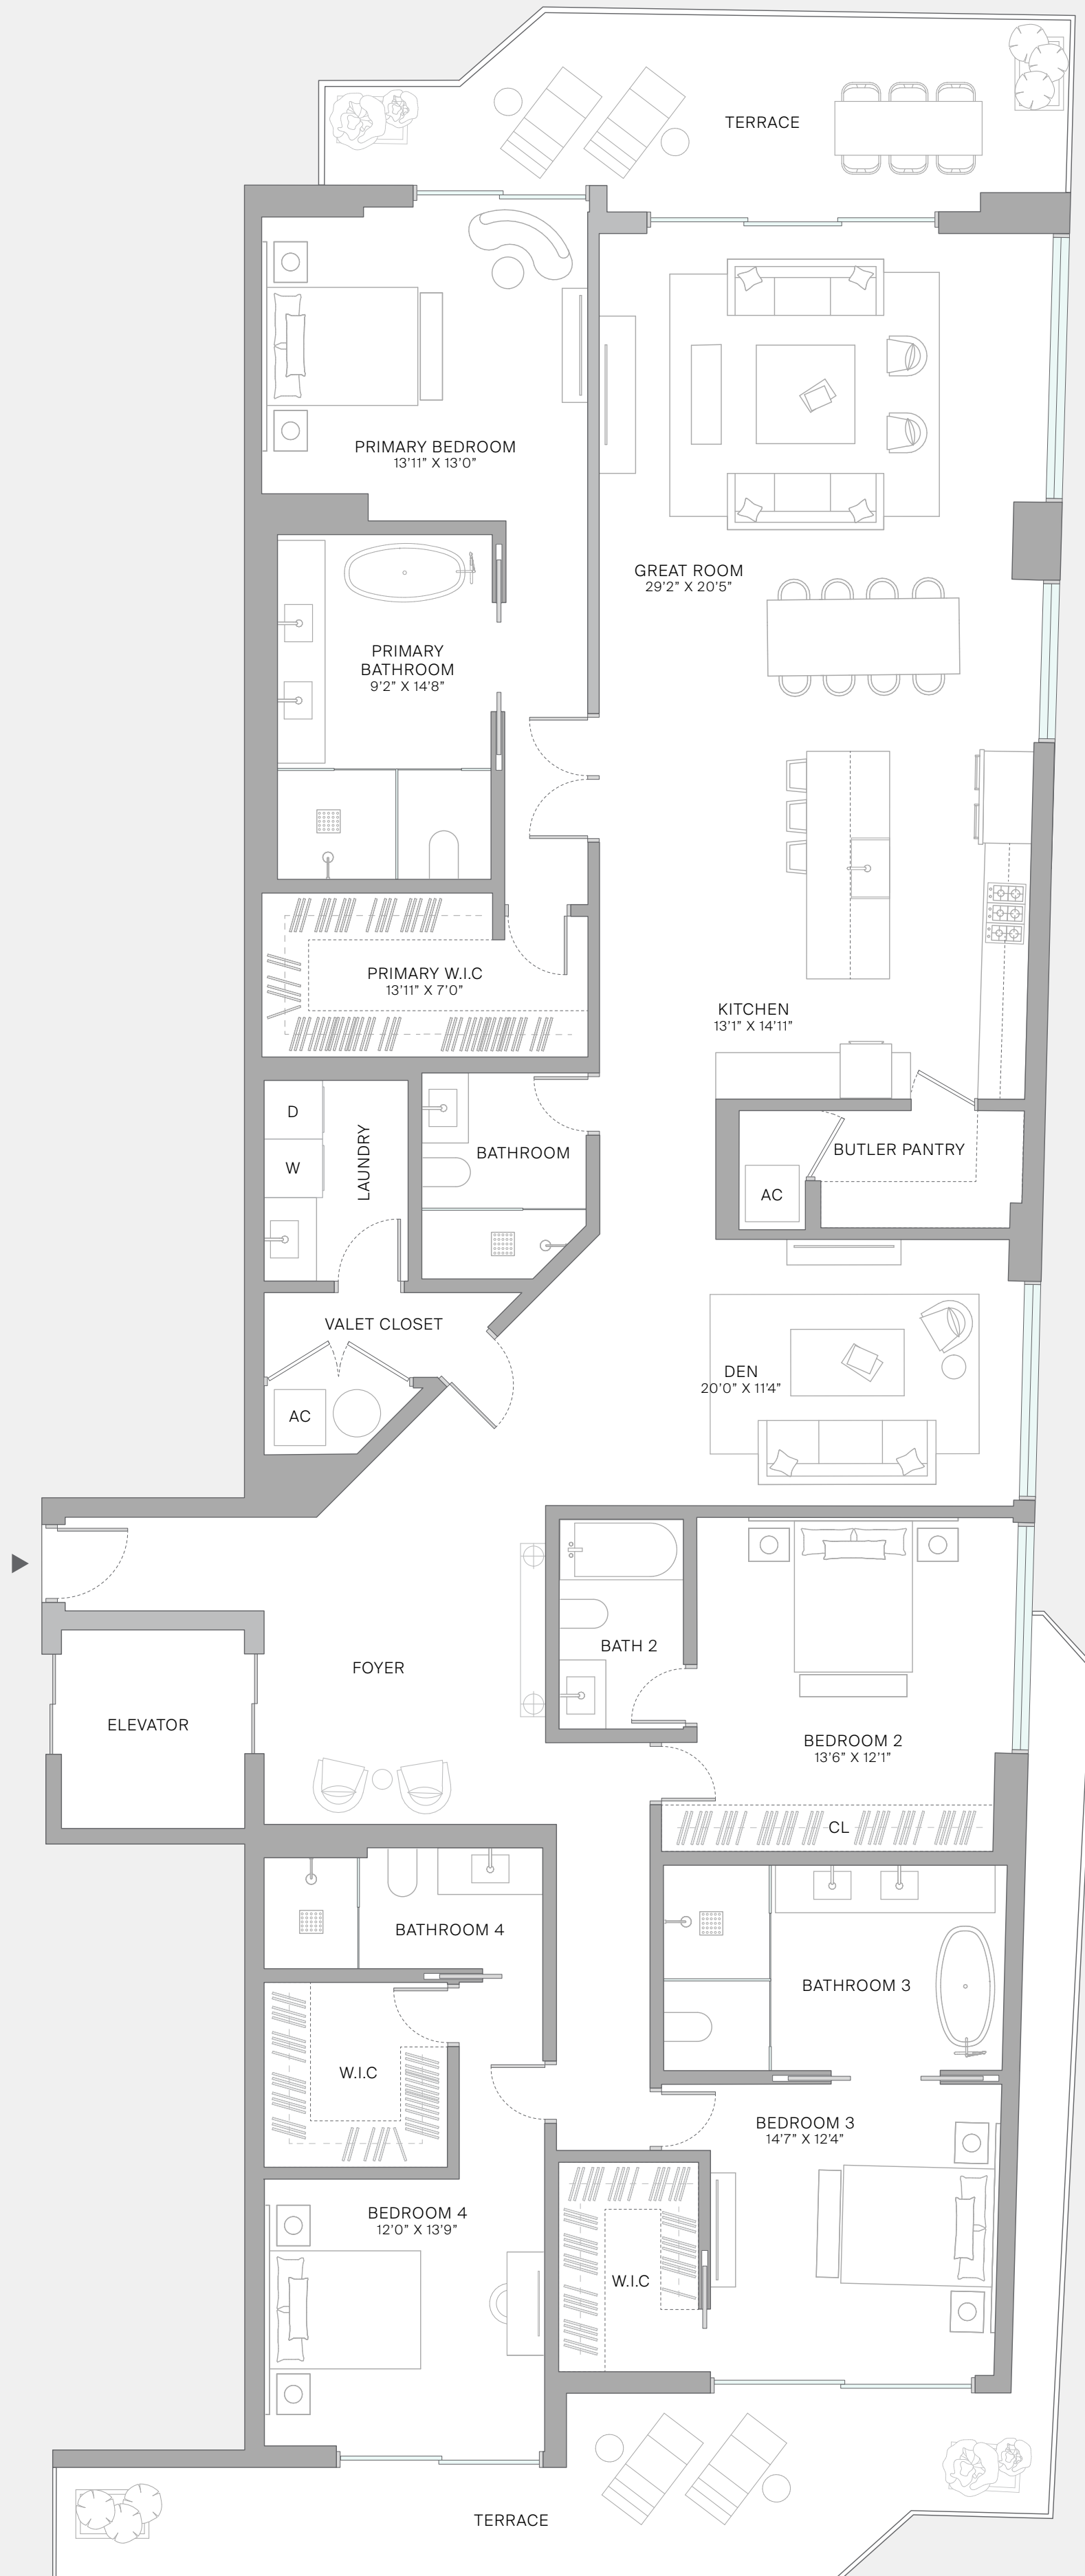

BAY HARBOR  
TOWERS

Residence  
301

4 BEDROOM + DEN  
5 BATHROOM

INTERIOR  
3,221 SF / 300 SM

EXTERIOR  
506 SF / 47 SM

TOTAL  
3,727 SF / 346 SM

EAST BAY HARBOR DRIVE

FORTUNE  
DEVELOPMENT  
SALES