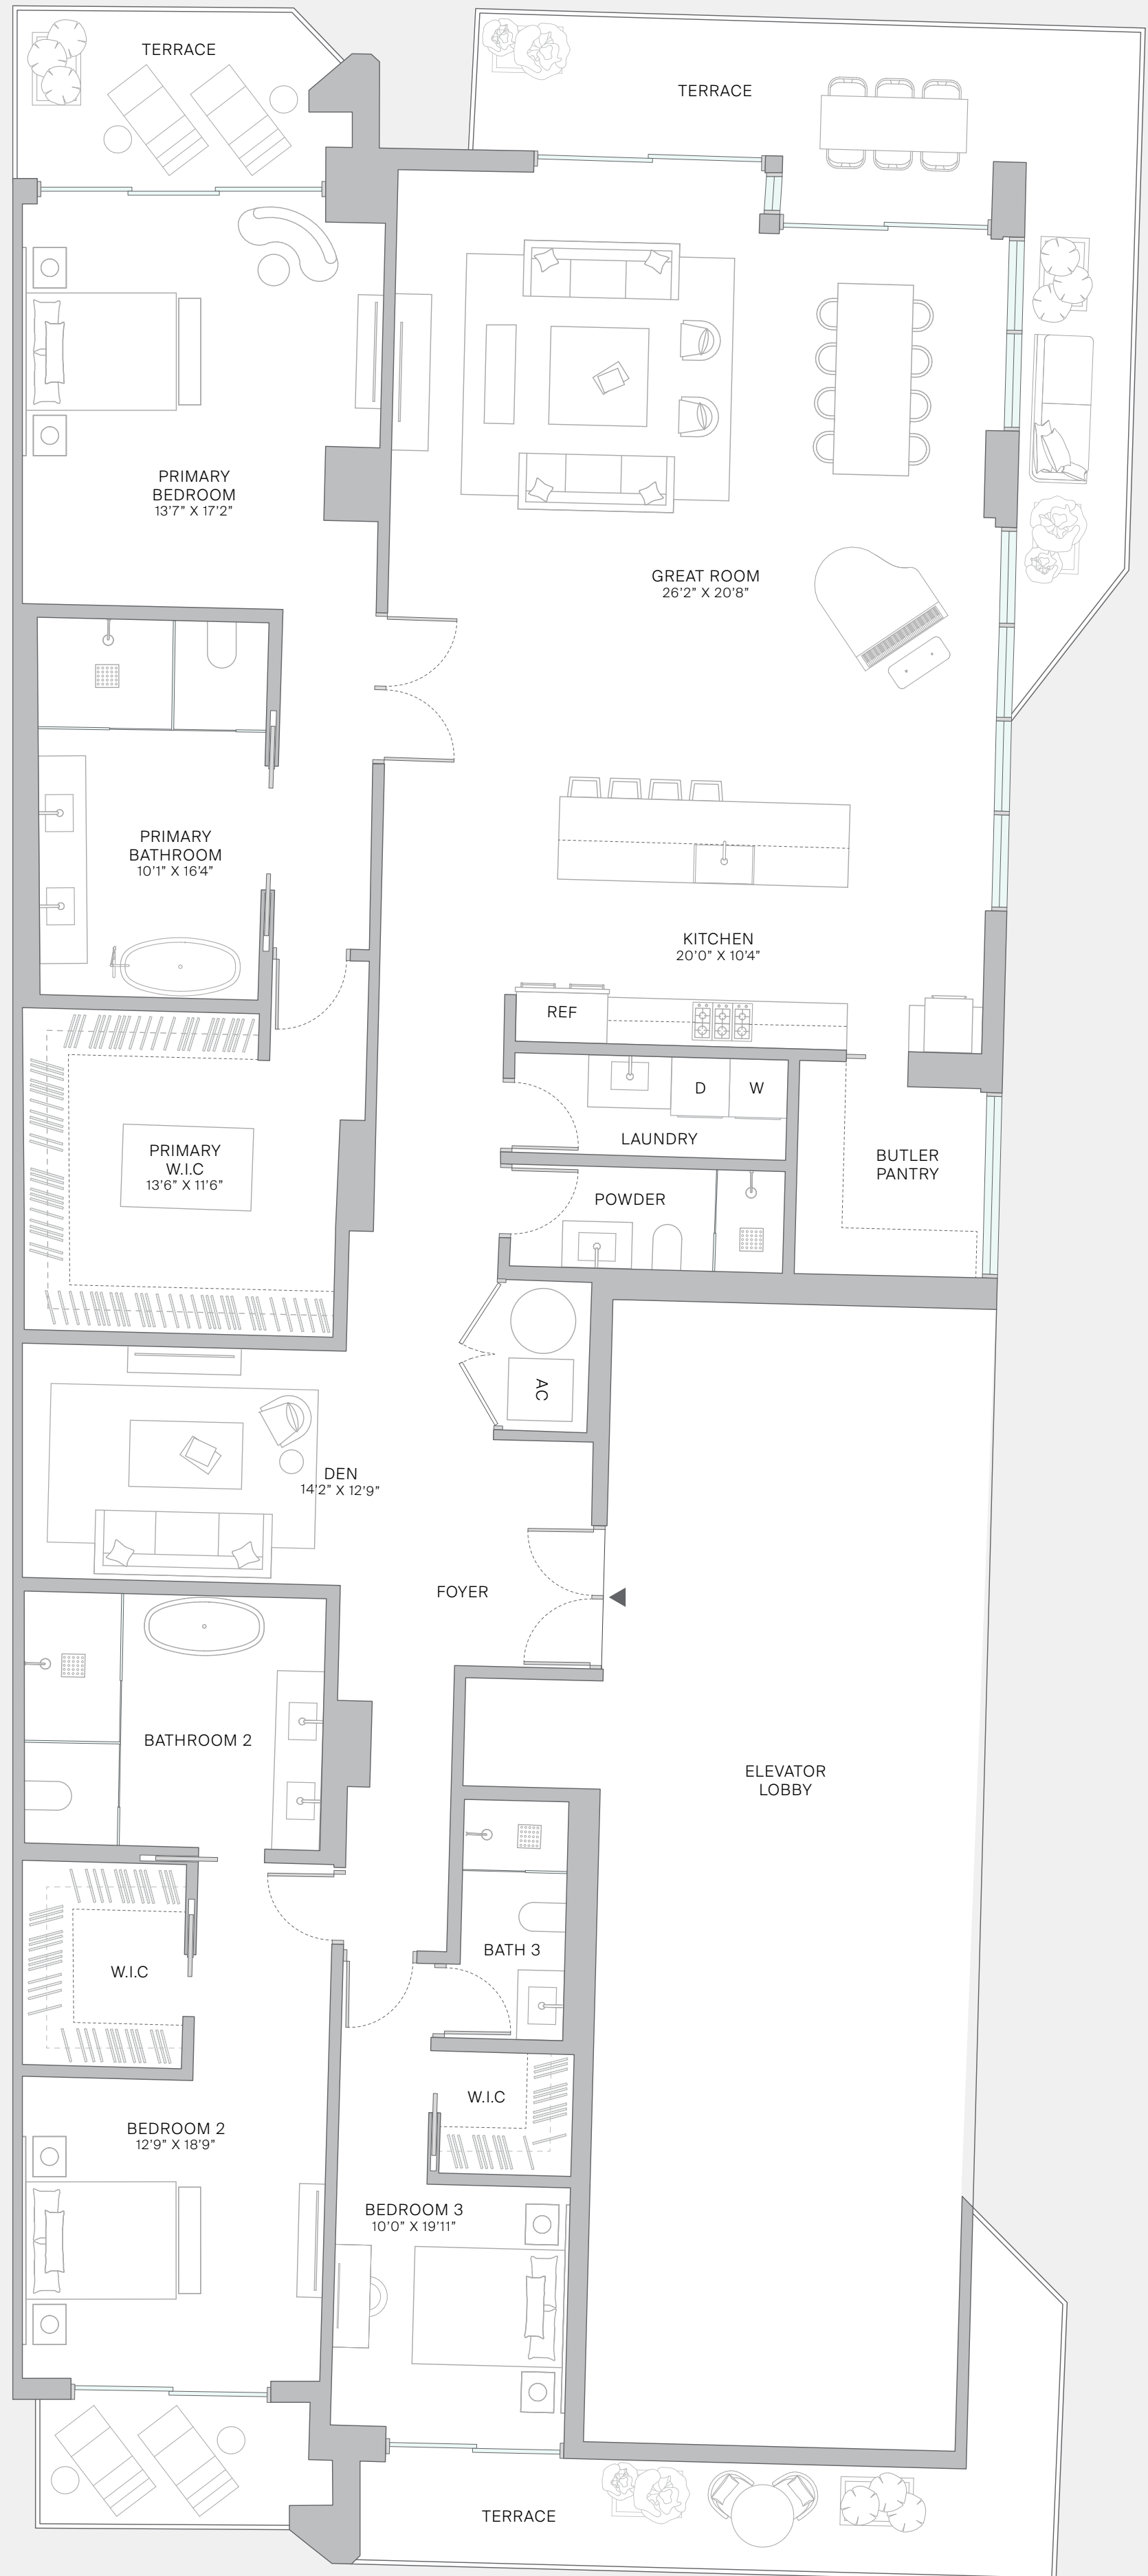

BAY HARBOR
TOWERS

Residence
704

3 BEDROOM + DEN
4 BATHROOM

INTERIOR
3,224 SF / 299 SM

EXTERIOR
525 SF / 49 SM

TOTAL
3,749 SF / 348 SM

EAST BAY HARBOR DRIVE

FORTUNE
DEVELOPMENT
SALES