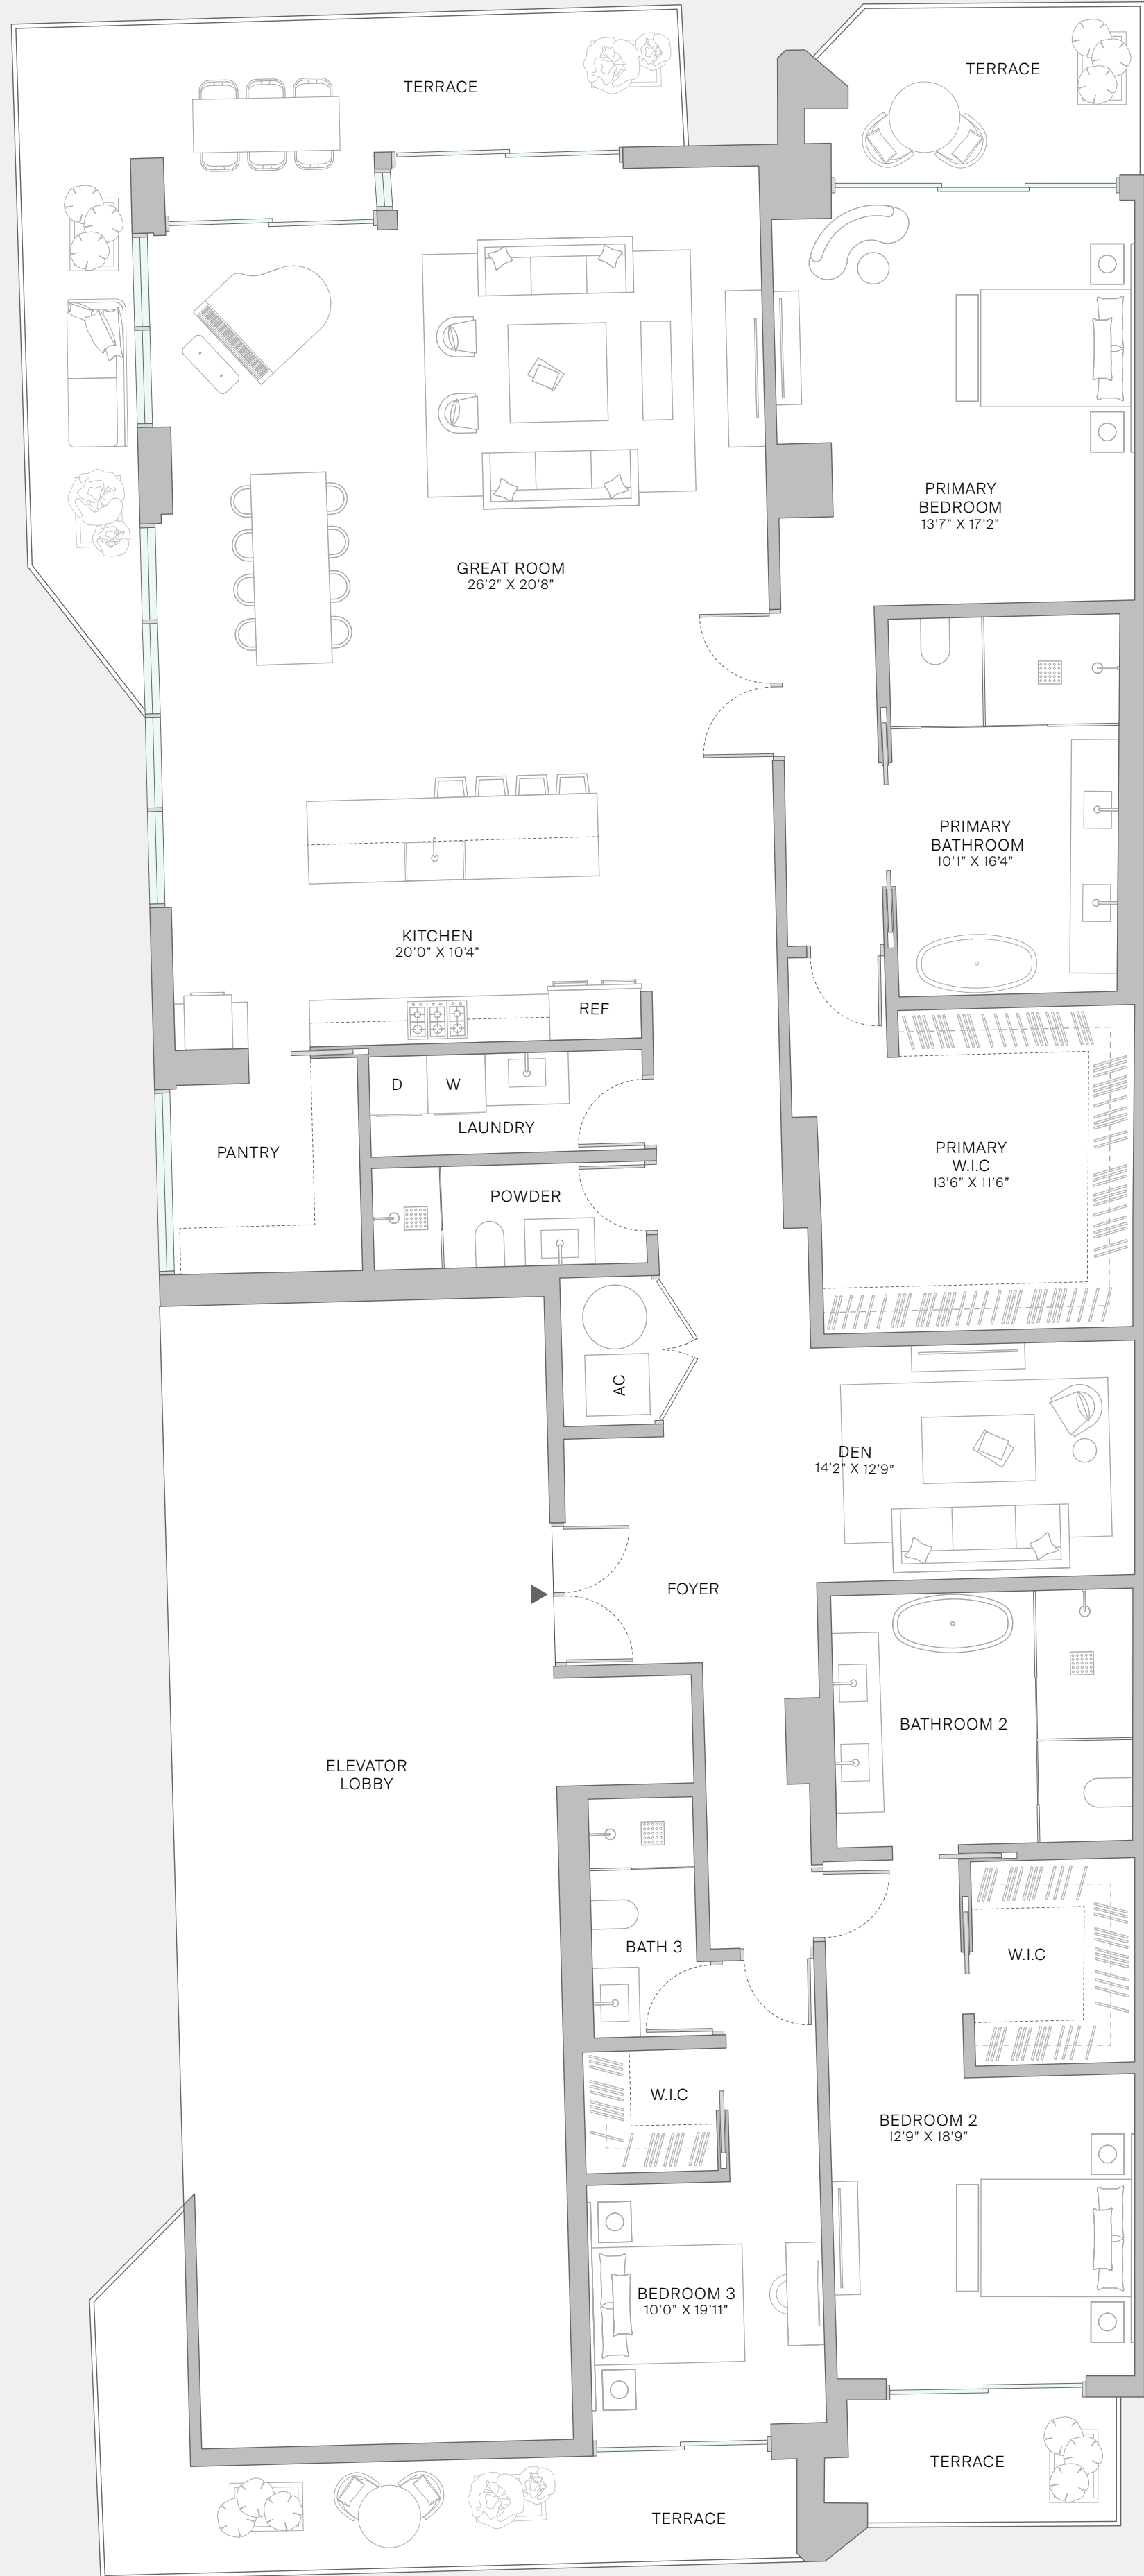

BAY HARBOR
TOWERS

Residence 603

3 BEDROOM + DEN
4 BATHROOM

INTERIOR
3,224 SF / 299 SM

EXTERIOR
579 SF / 54 SM

TOTAL
3,803 SF / 353 SM

EAST BAY HARBOR DRIVE

FORTUNE
DEVELOPMENT
SALES