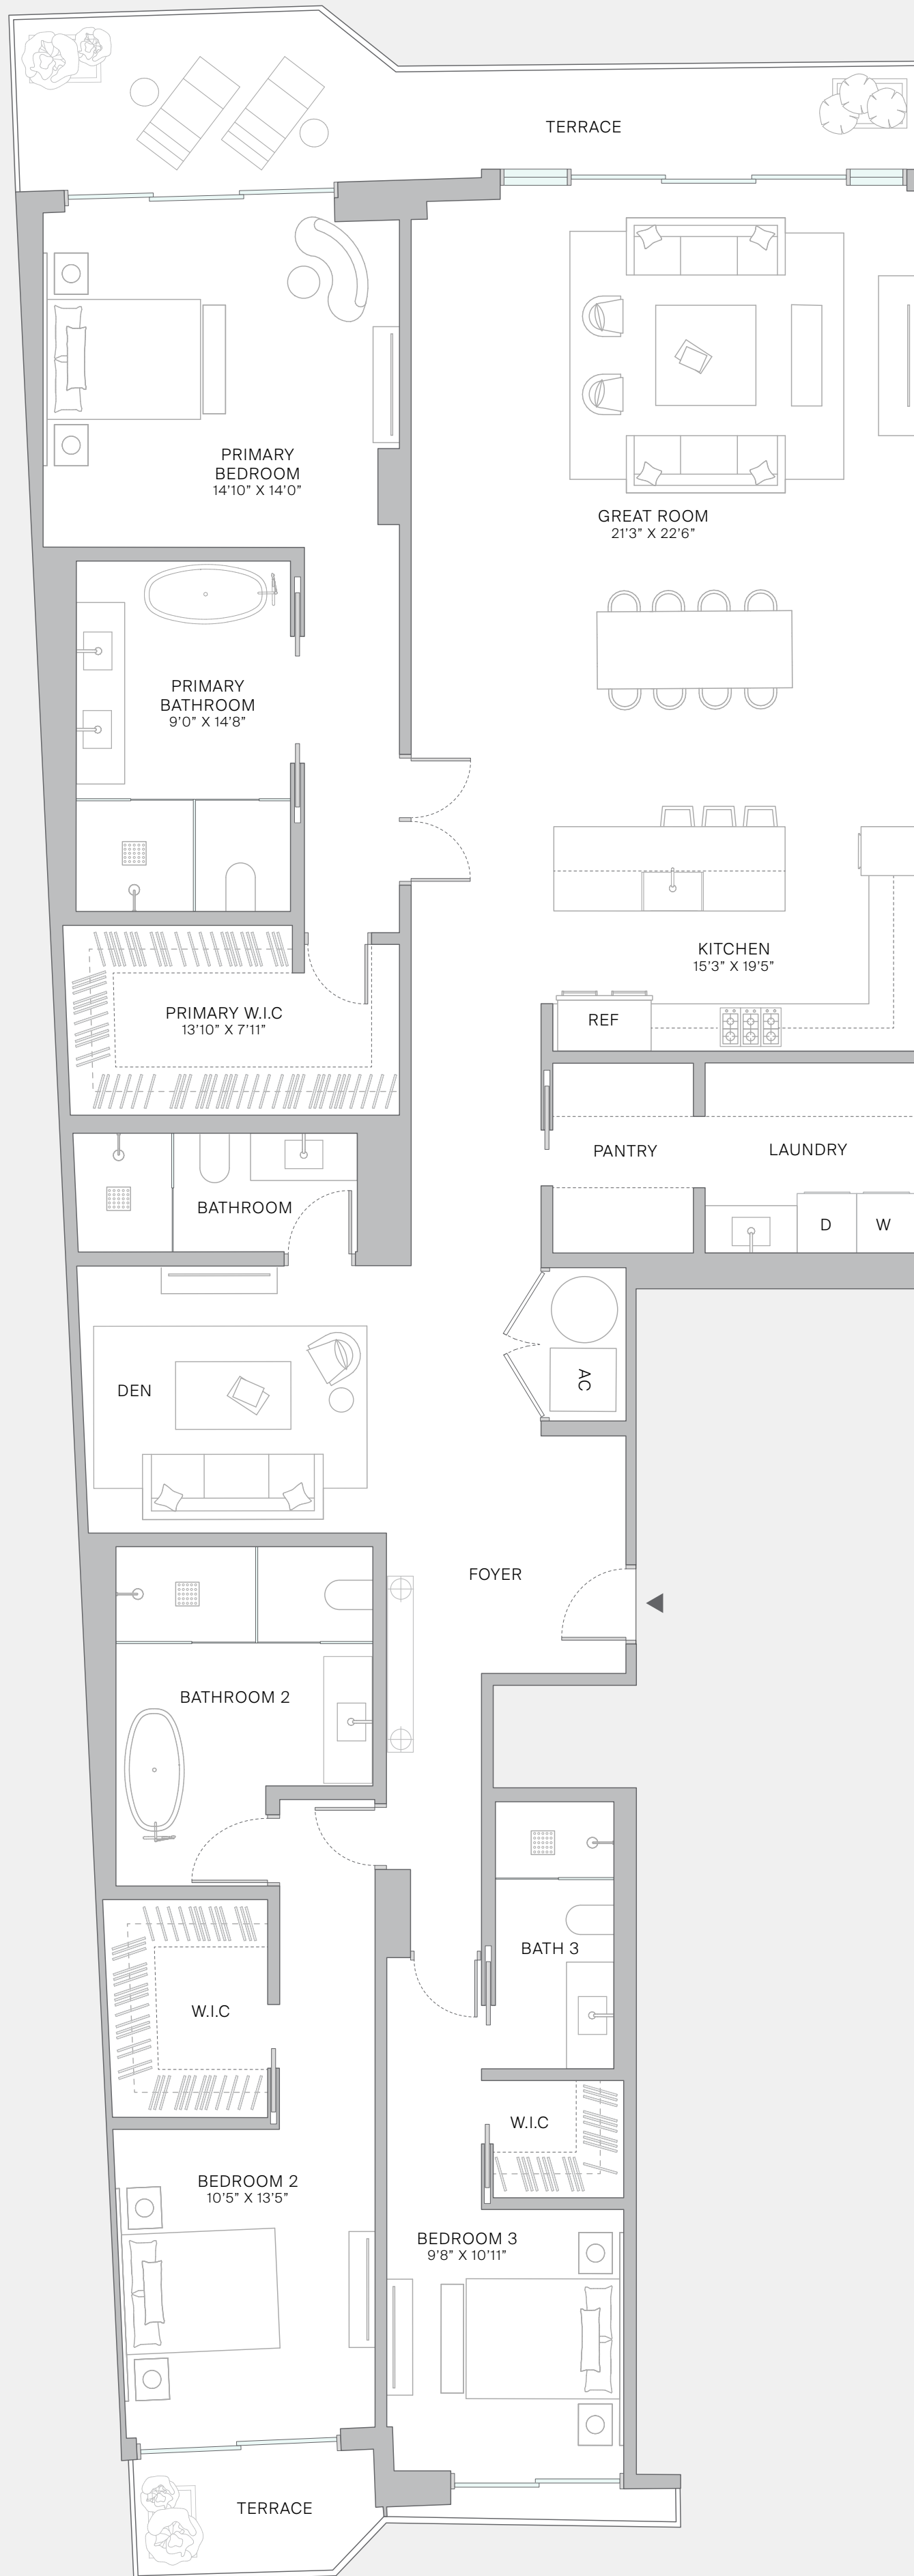

BAY HARBOR
TOWERS

Residence
602

3 BEDROOM + DEN
4 BATHROOM

INTERIOR
2,815 SF / 261 SM

EXTERIOR
269 SF / 24 SM

TOTAL
3,084 SF / 285 SM

EAST BAY HARBOR DRIVE

FORTUNE
DEVELOPMENT
SALES