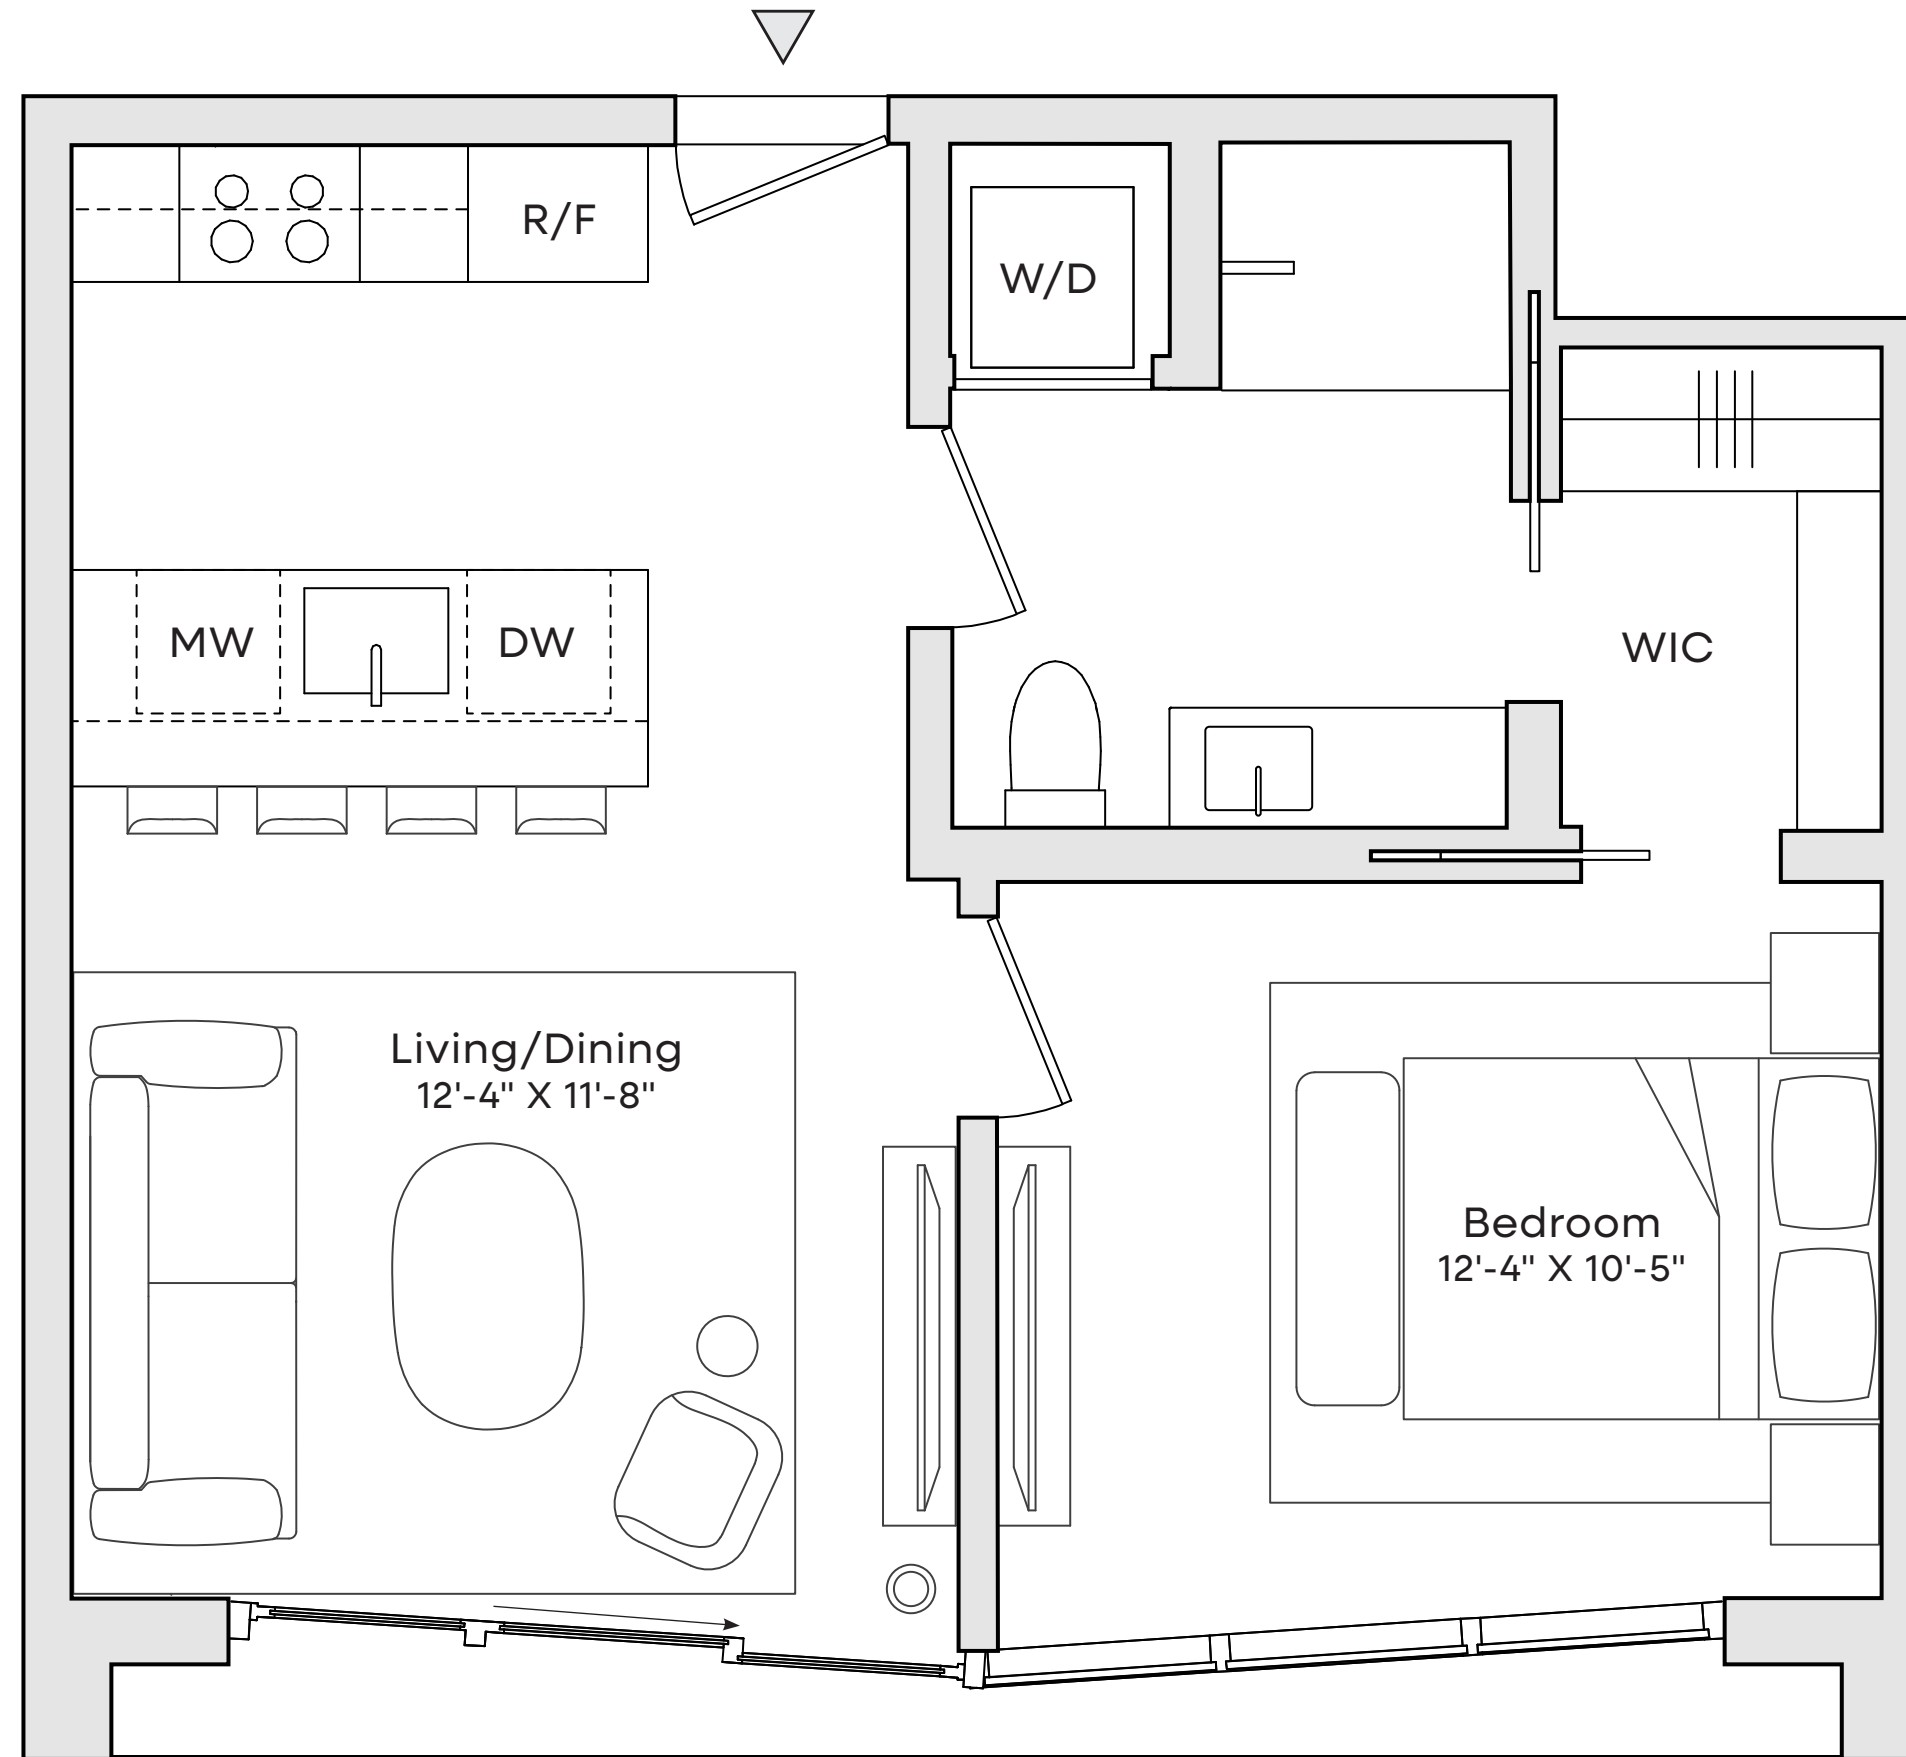

THE CLOUD ONE

HOTEL & RESIDENCES

Wynwood

RESIDENCE 717

Floor 7

1 Bedroom | 1 Bathroom

Juliet Balcony

West Exposure

Interior: 571 SF | 53.04 M²

SCALE: 3/8" = 1'