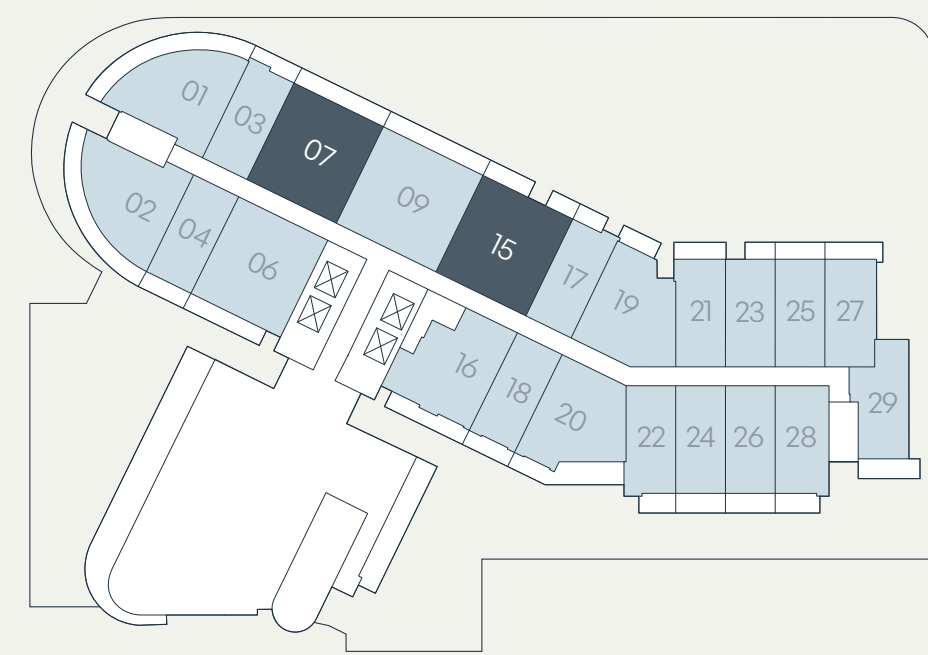

Residence J

Levels 5-11
1 Bedroom + Den | 2 Bathroom

Interior	751 SF	70 SM
Terrace*	79 - 114 SF	7 - 11 SM
Total	830 - 865 SF	77 - 81 SM

*TERRACE SIZE VARIES PER RESIDENCES LOCATION.

LEVELS 5-9

LEVEL 10-11