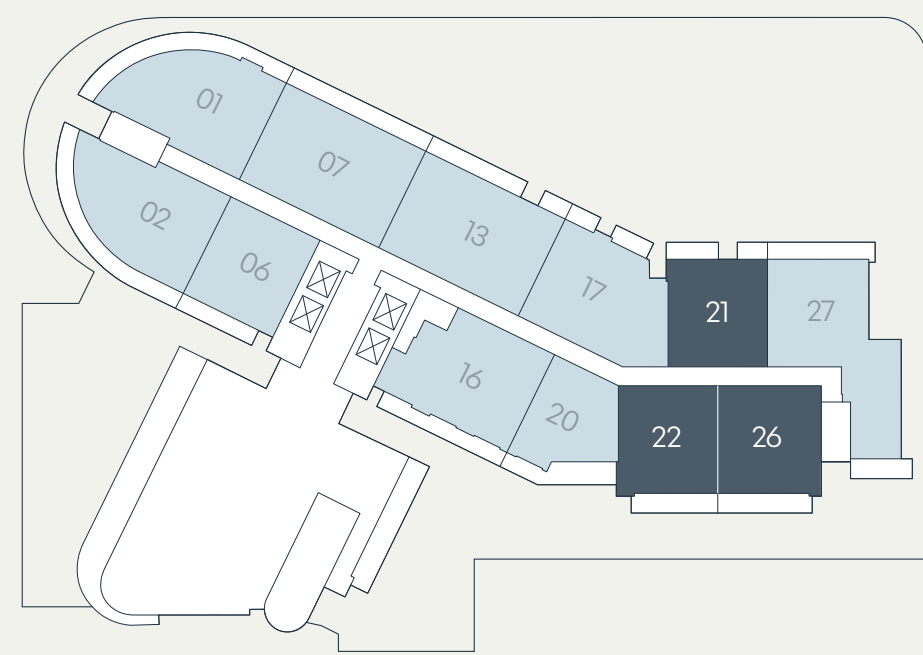

Residence J

Levels 5-11
1 Bedroom + Den | 2 Bathroom

Interior	751 SF	70 SM
Terrace*	79 - 114 SF	7 - 11 SM
Total	830 - 865 SF	77 - 81 SM

*TERRACE SIZE VARIES PER RESIDENCES LOCATION.

LEVELS 5-9

LEVEL 10-11